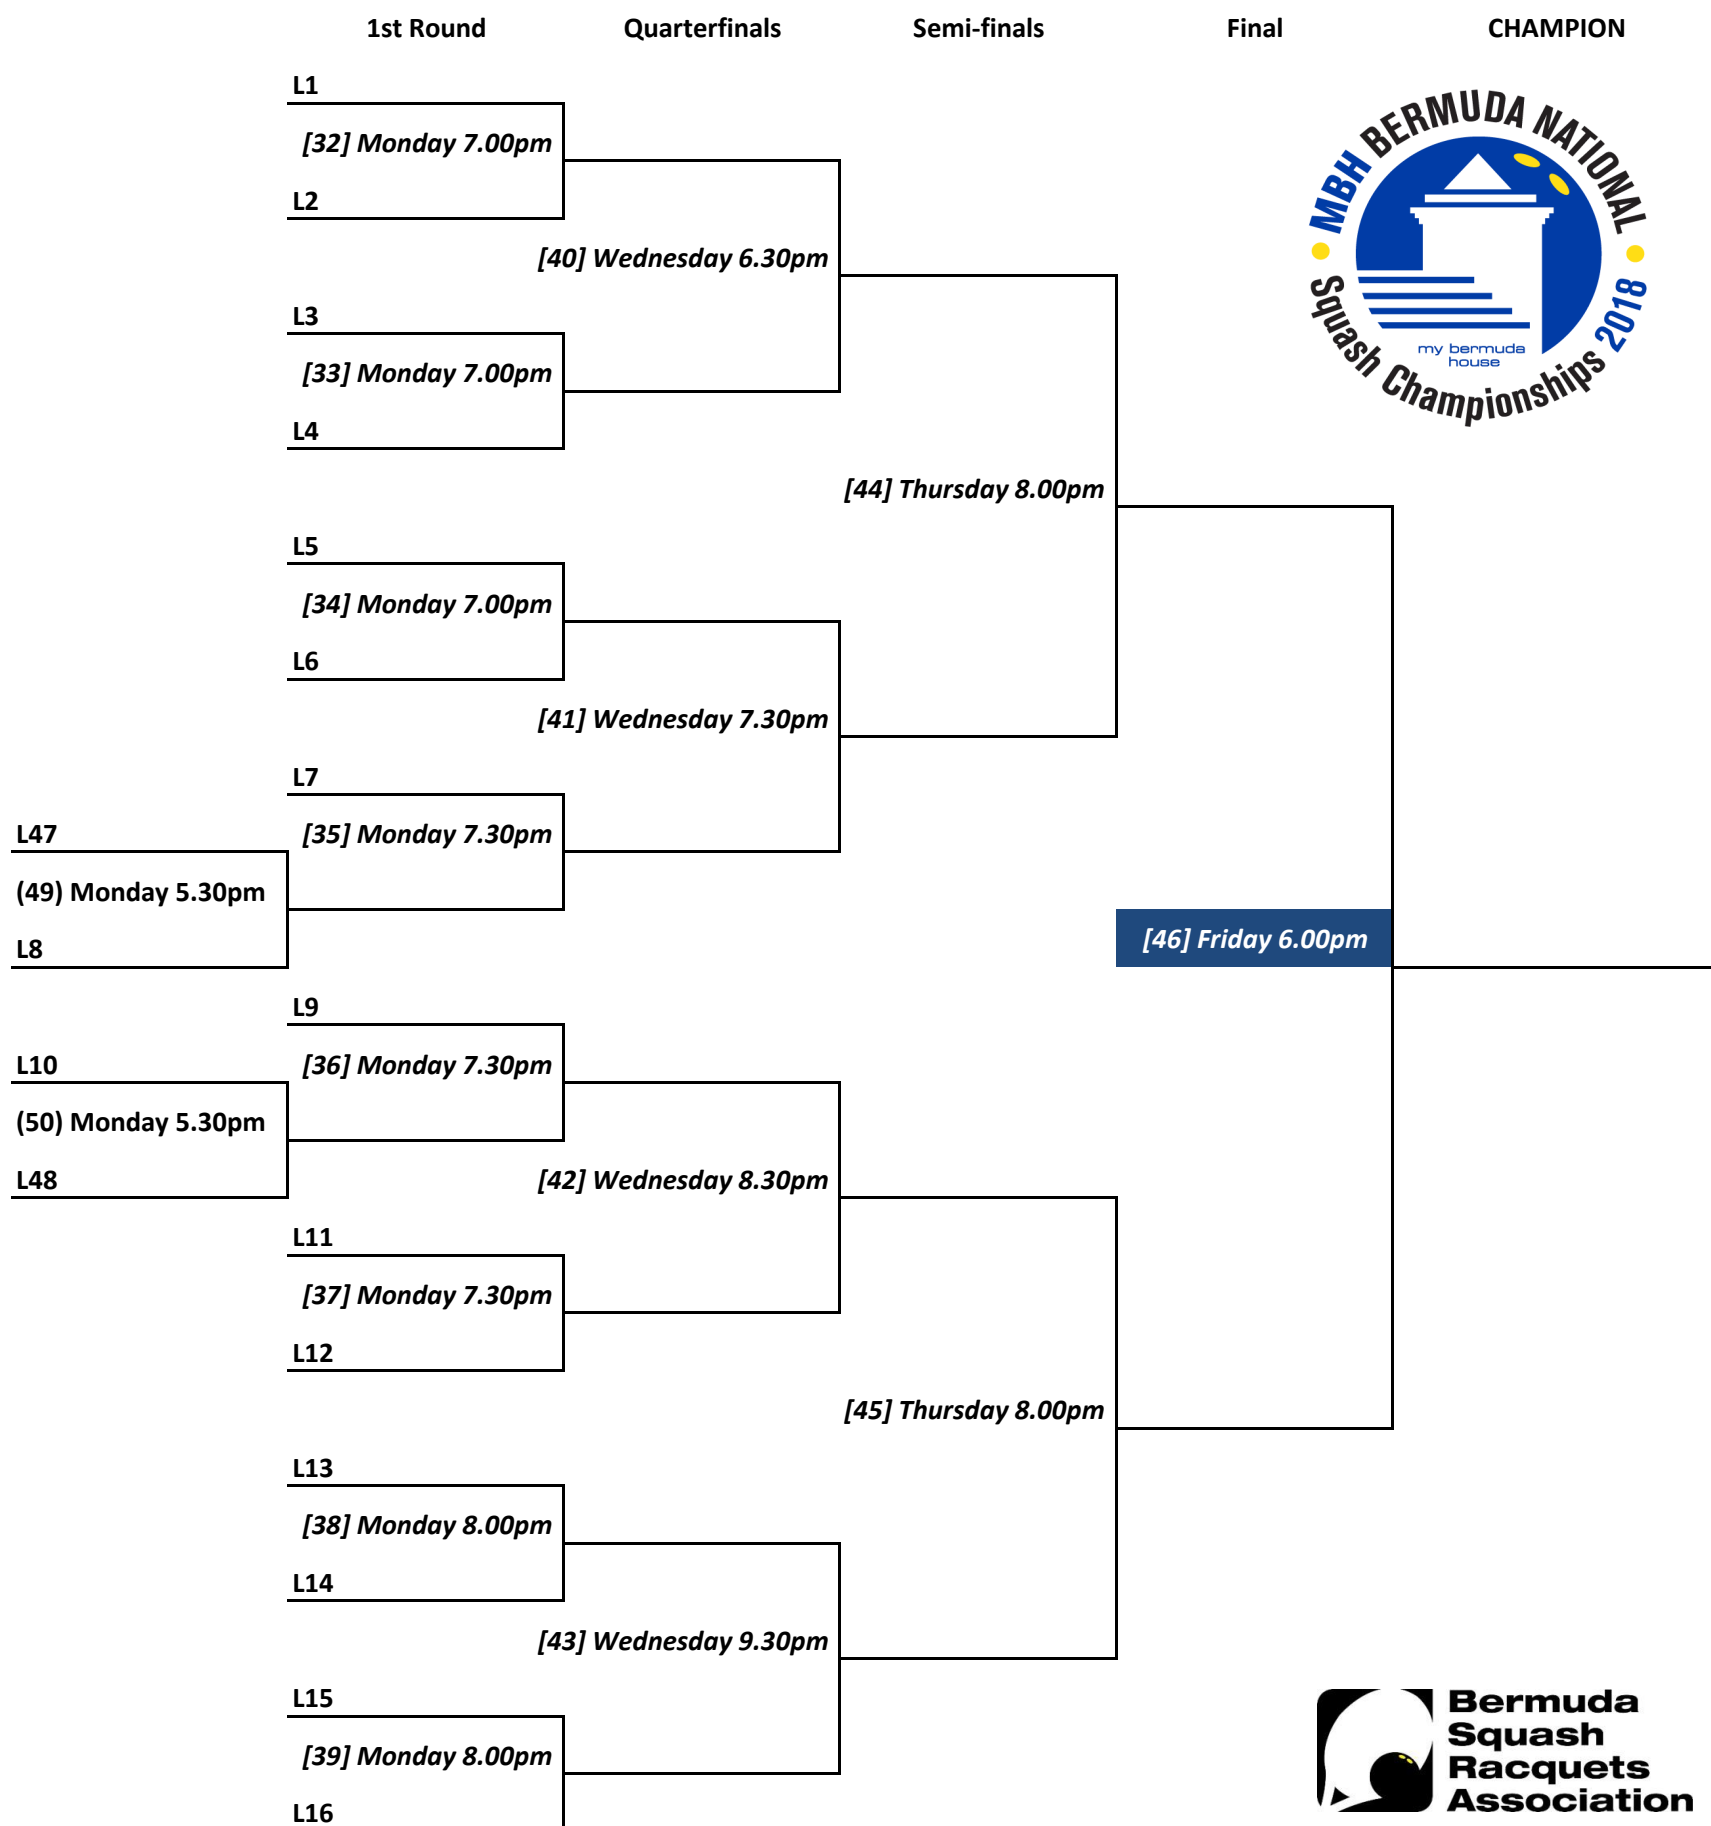

MBH Bermuda National Squash Championships 2018 - MEN'S CLASSIC PLATE