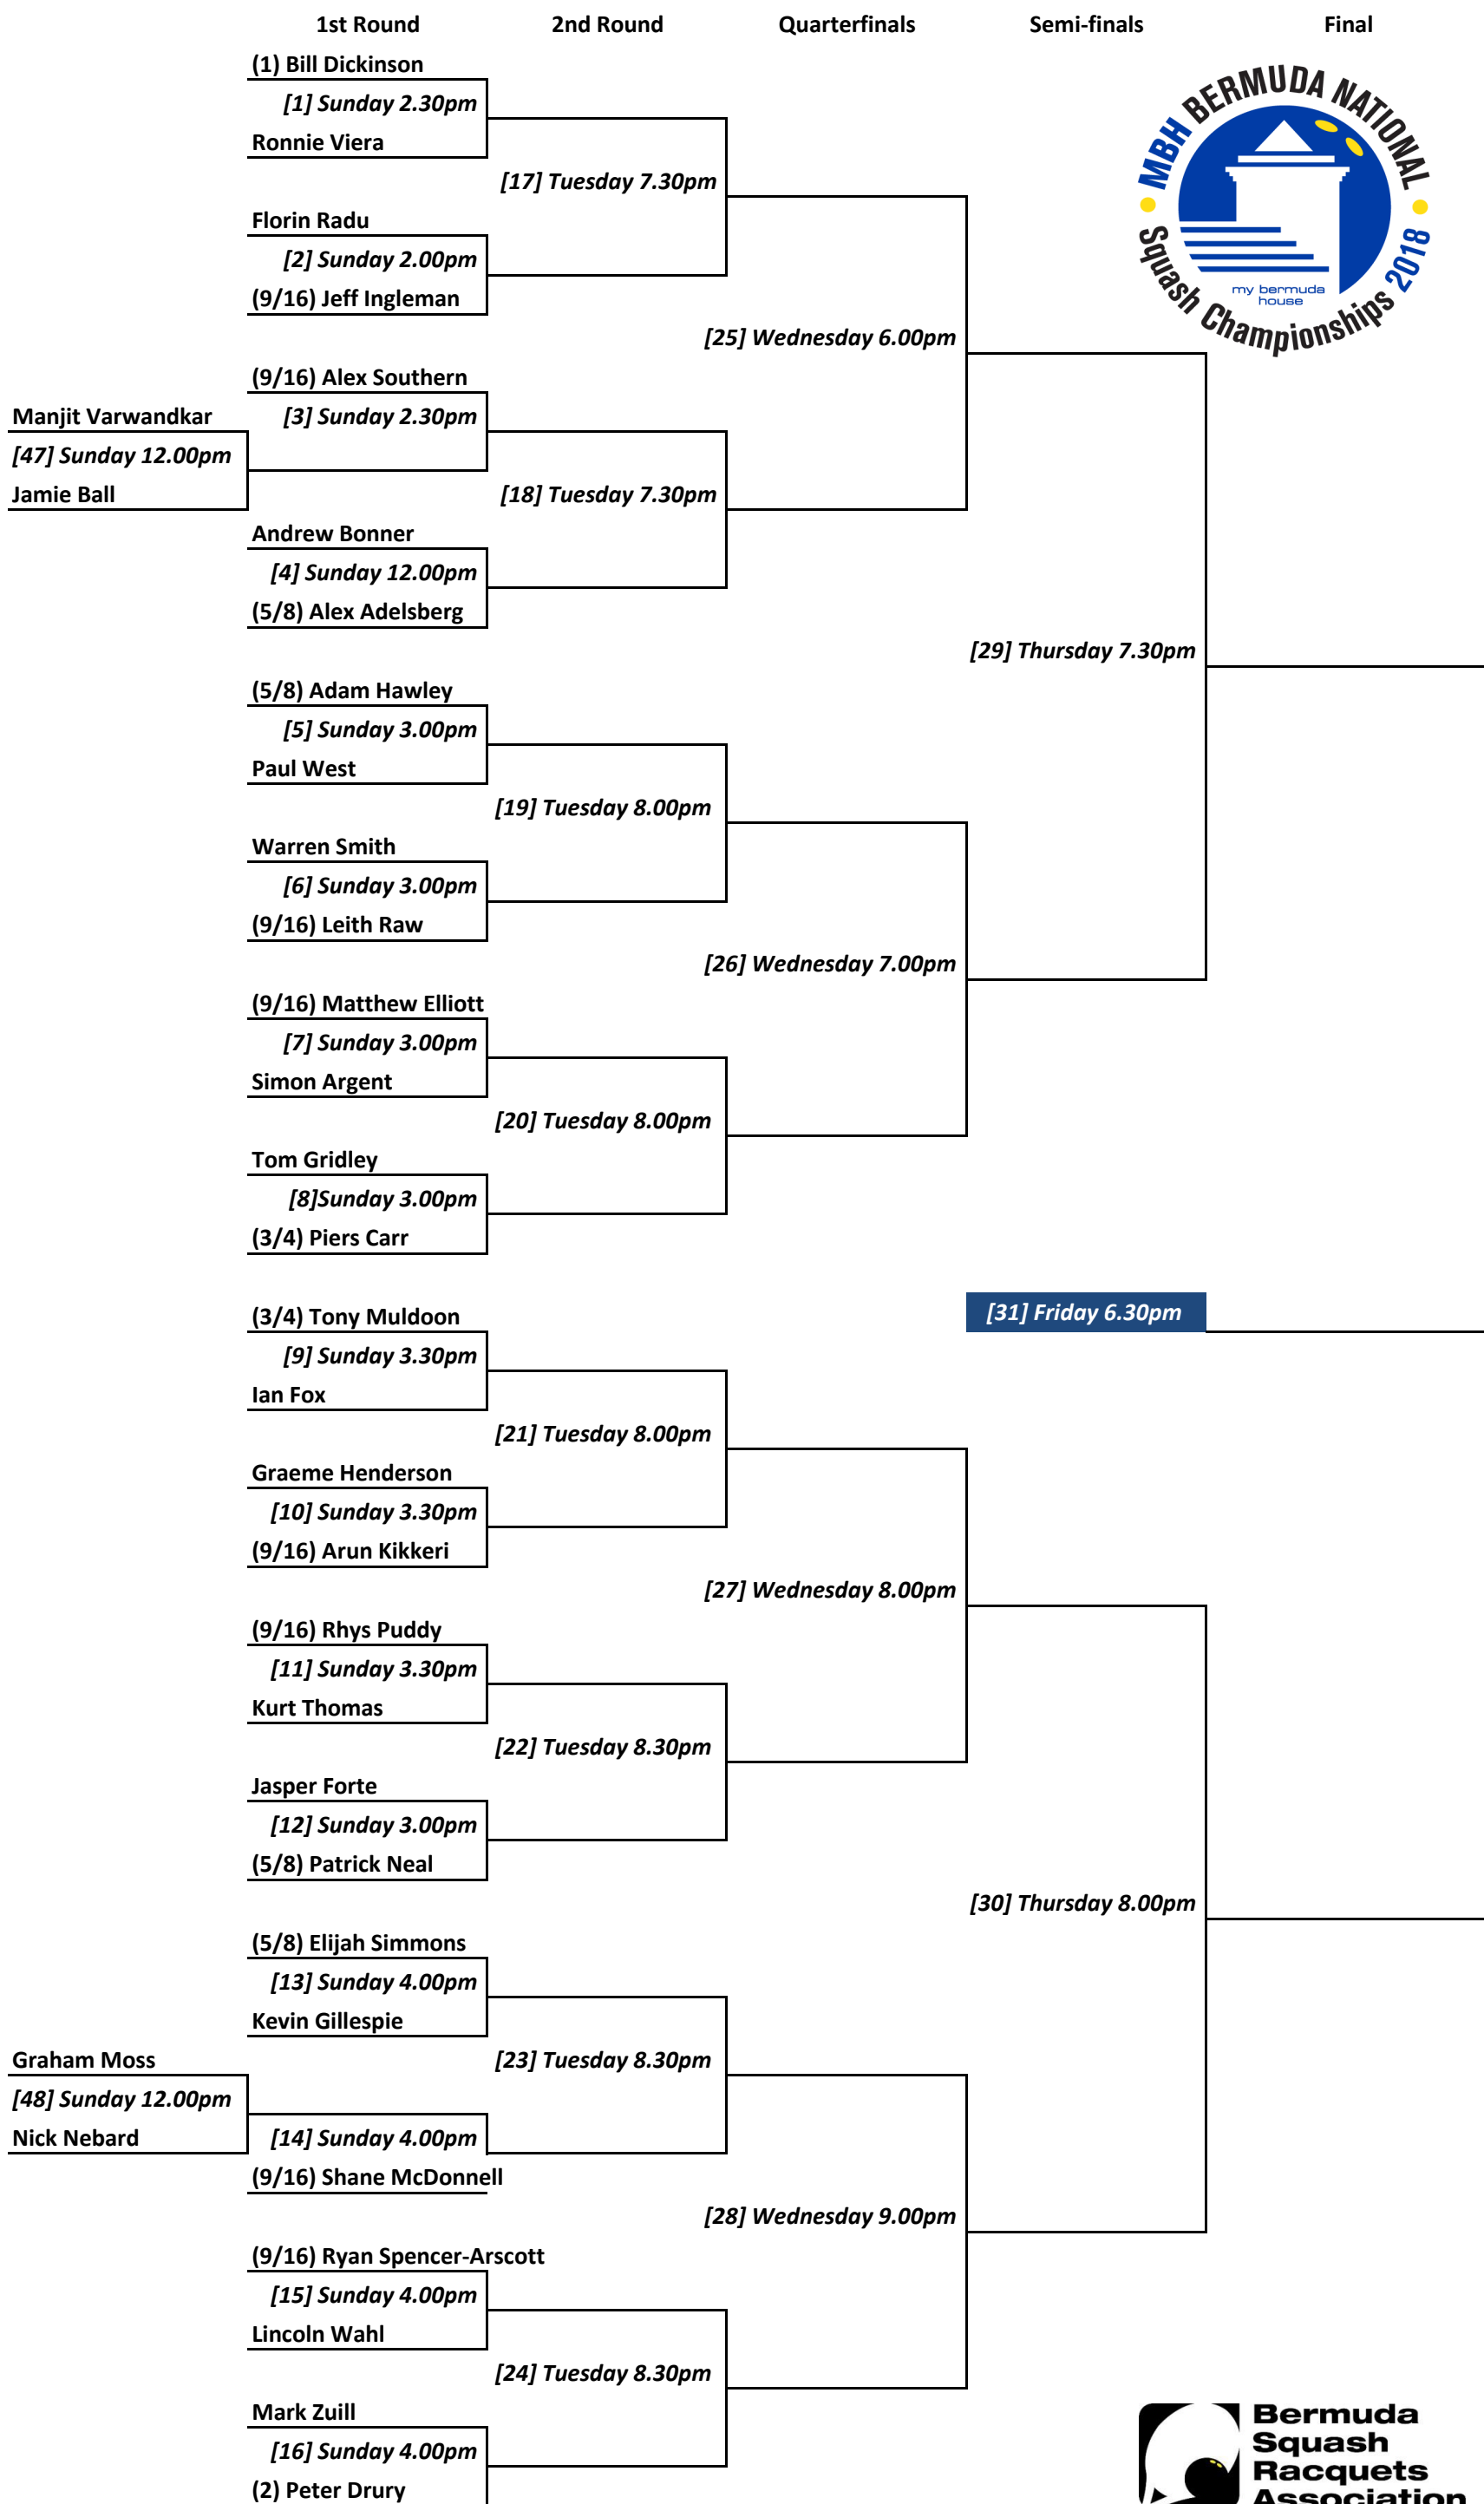

MBH Bermuda National Squash Championships 2018 - MEN'S CLASSIC