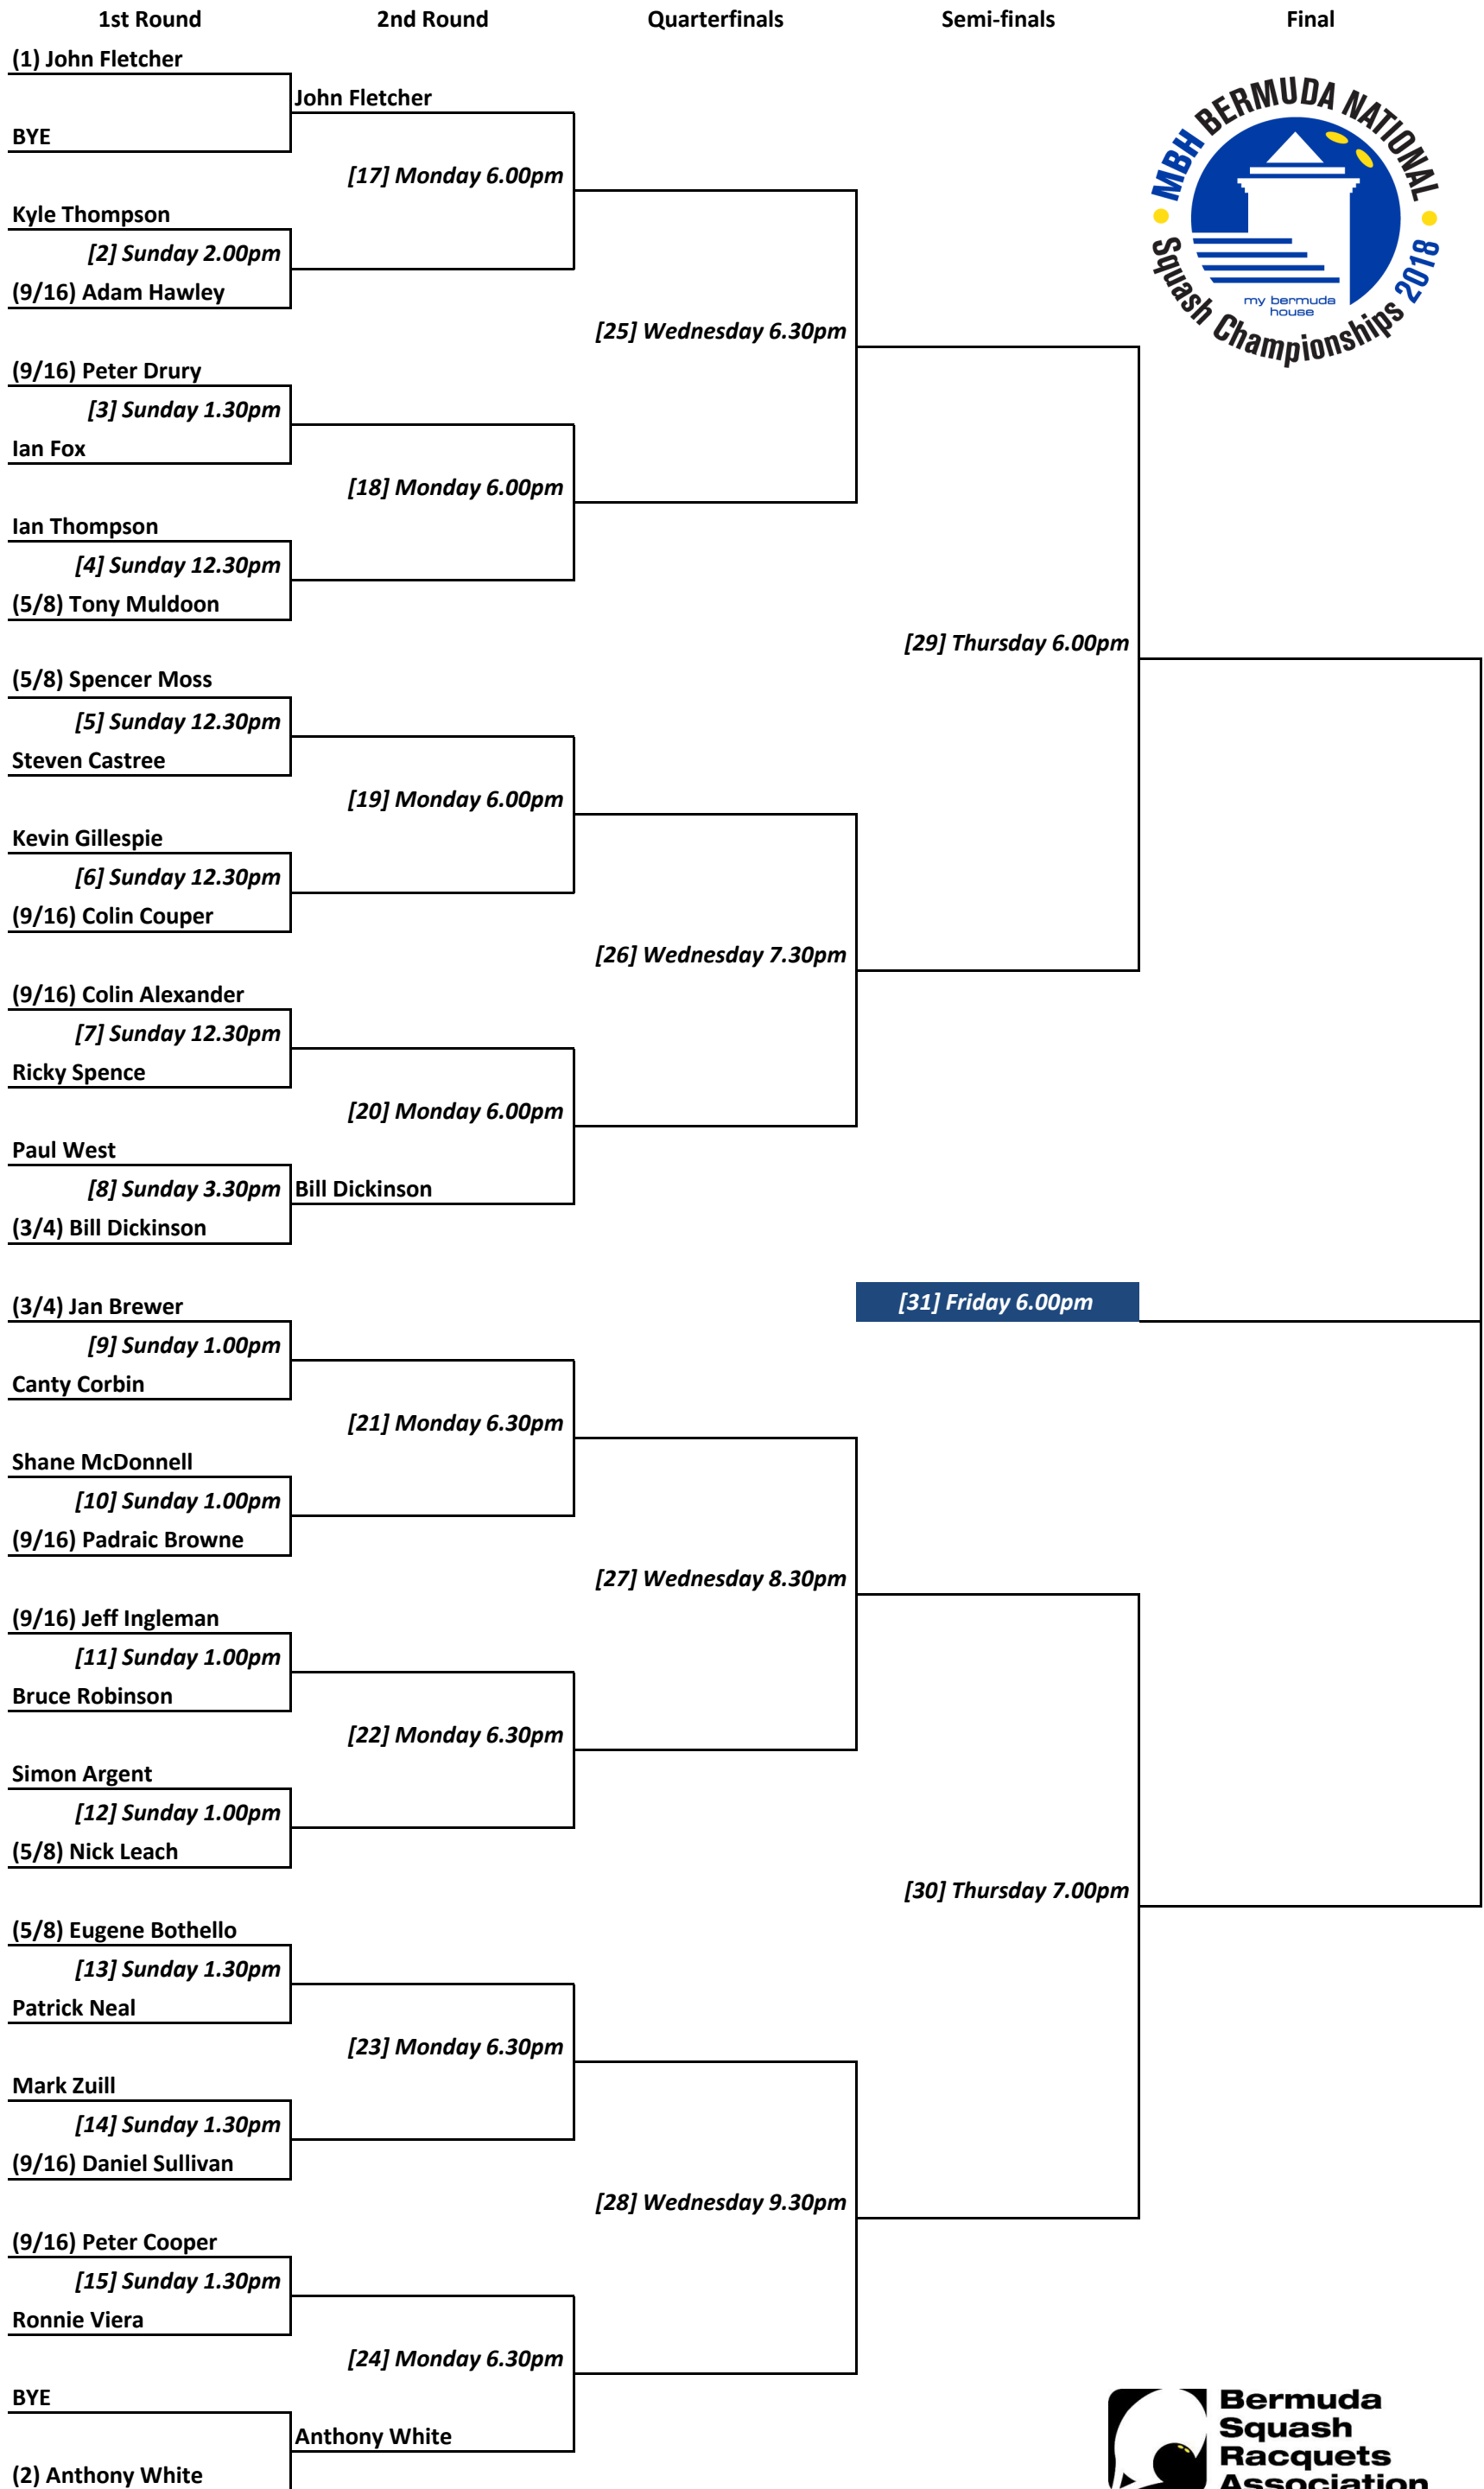

MBH Bermuda National Squash Championships 2018 - LADIES VETERANS OPEN PLATE

Semi-finals

Final

CHAMPION

MBH Bermuda National Squash Championships 2018 - MENS VETERANS OPEN

MBH Bermuda National Squash Championships 2018 - MENS VETERANS OPEN PLATE