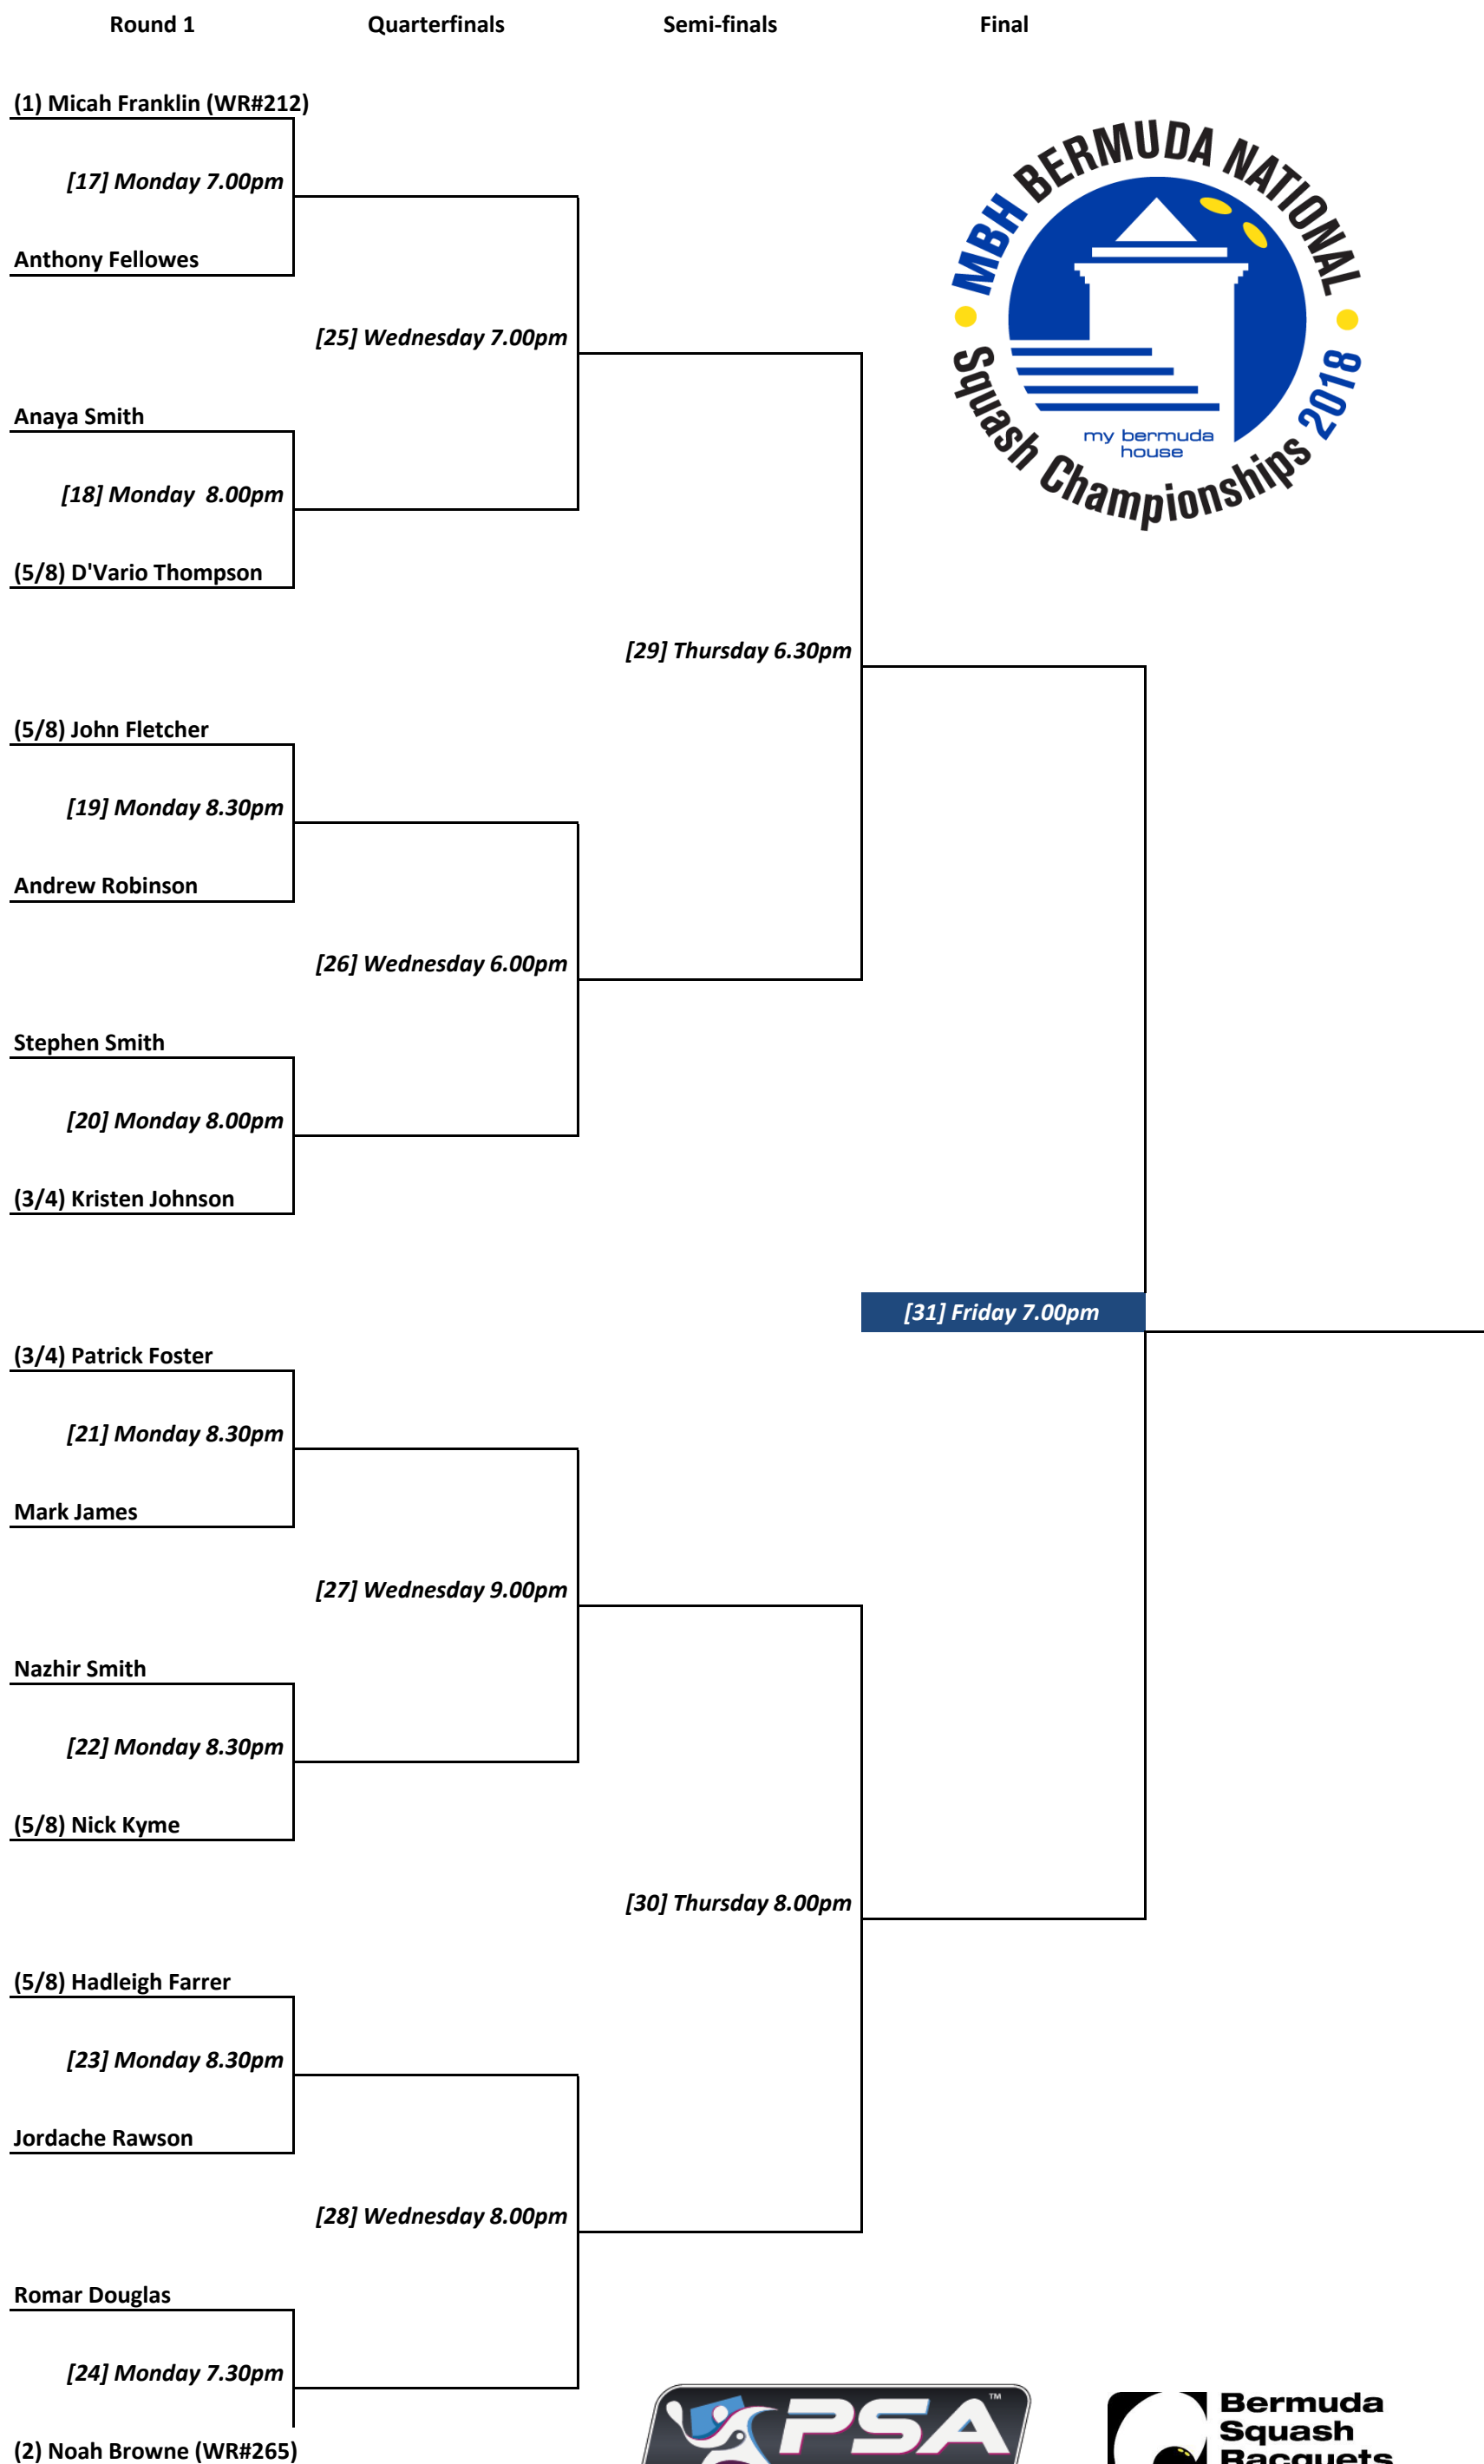

MBH Bermuda National Squash Championships 2018 - LADIES OPEN

MBH Bermuda National Squash Championships 2018 - LADIES OPEN PLATE

Quarterfinals

Semi-finals

Final

CHAMPION

MBH Bermuda National Squash Championships 2018 - MEN'S OPEN PSA