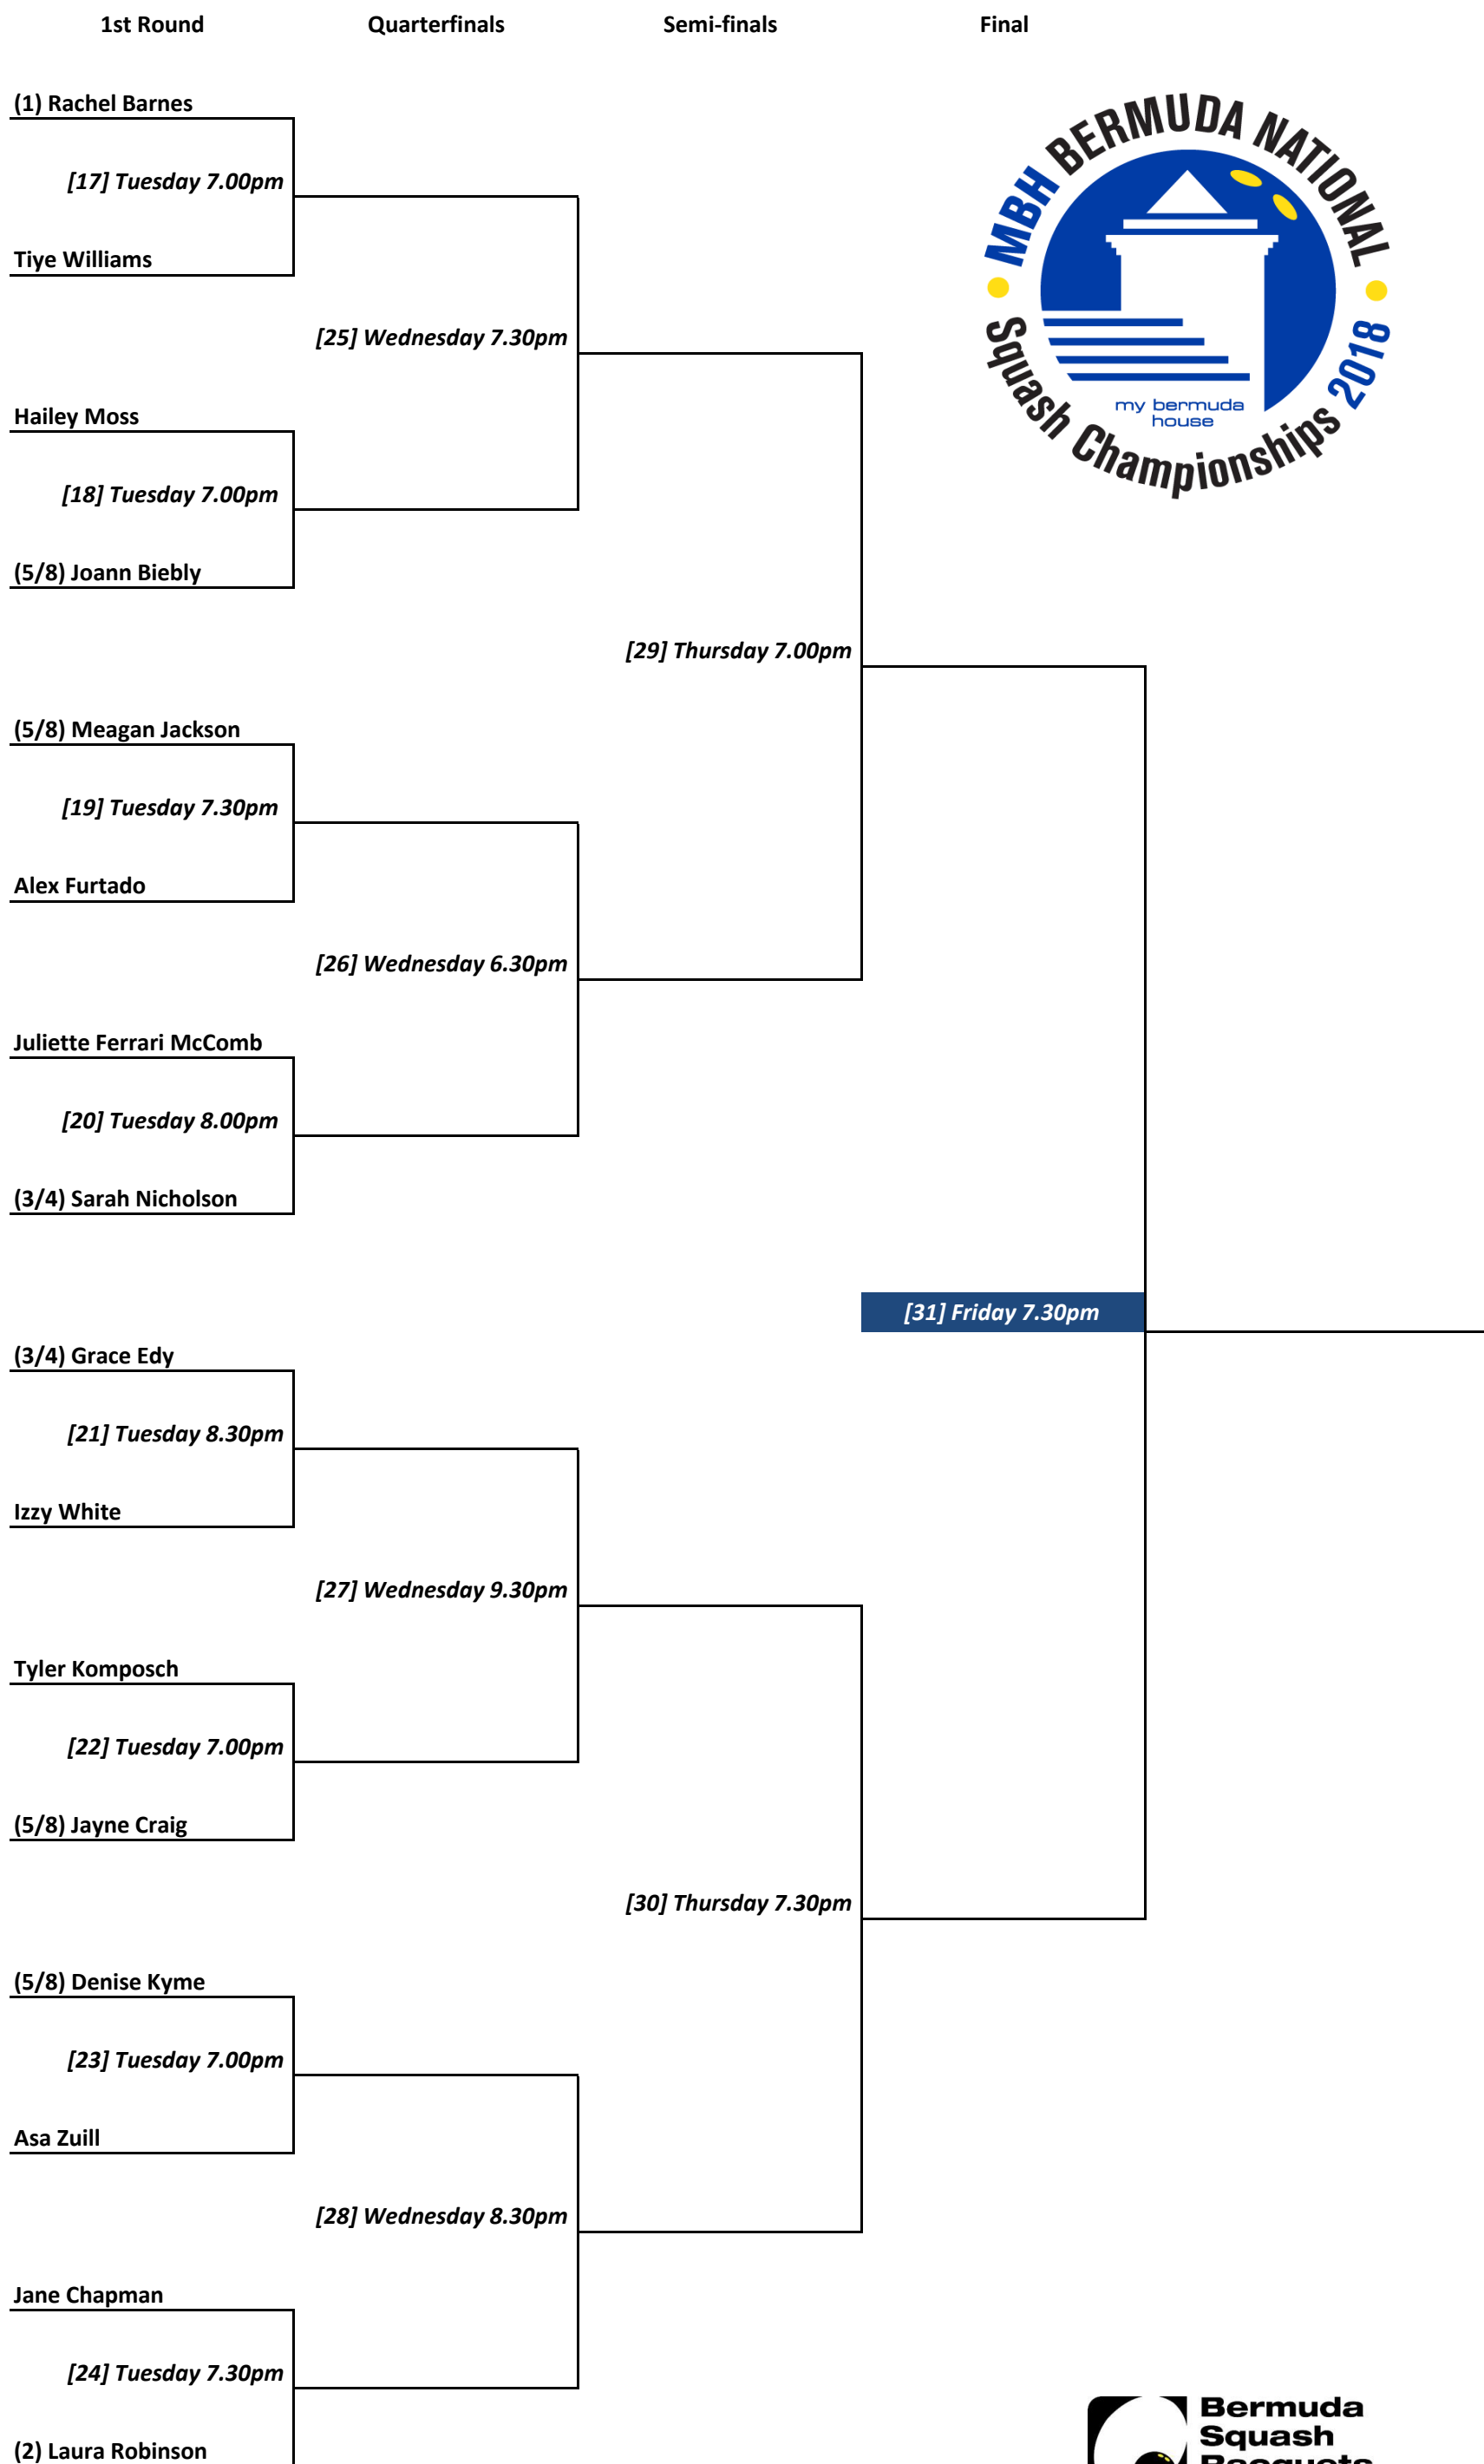

MBH Bermuda National Squash Championships 2018 - LADIES OPEN

MBH Bermuda National Squash Championships 2018 - LADIES OPEN PLATE

Quarterfinals

Semi-finals

Final

CHAMPION

MBH Bermuda National Squash Championships 2018 - MEN'S OPEN PSA