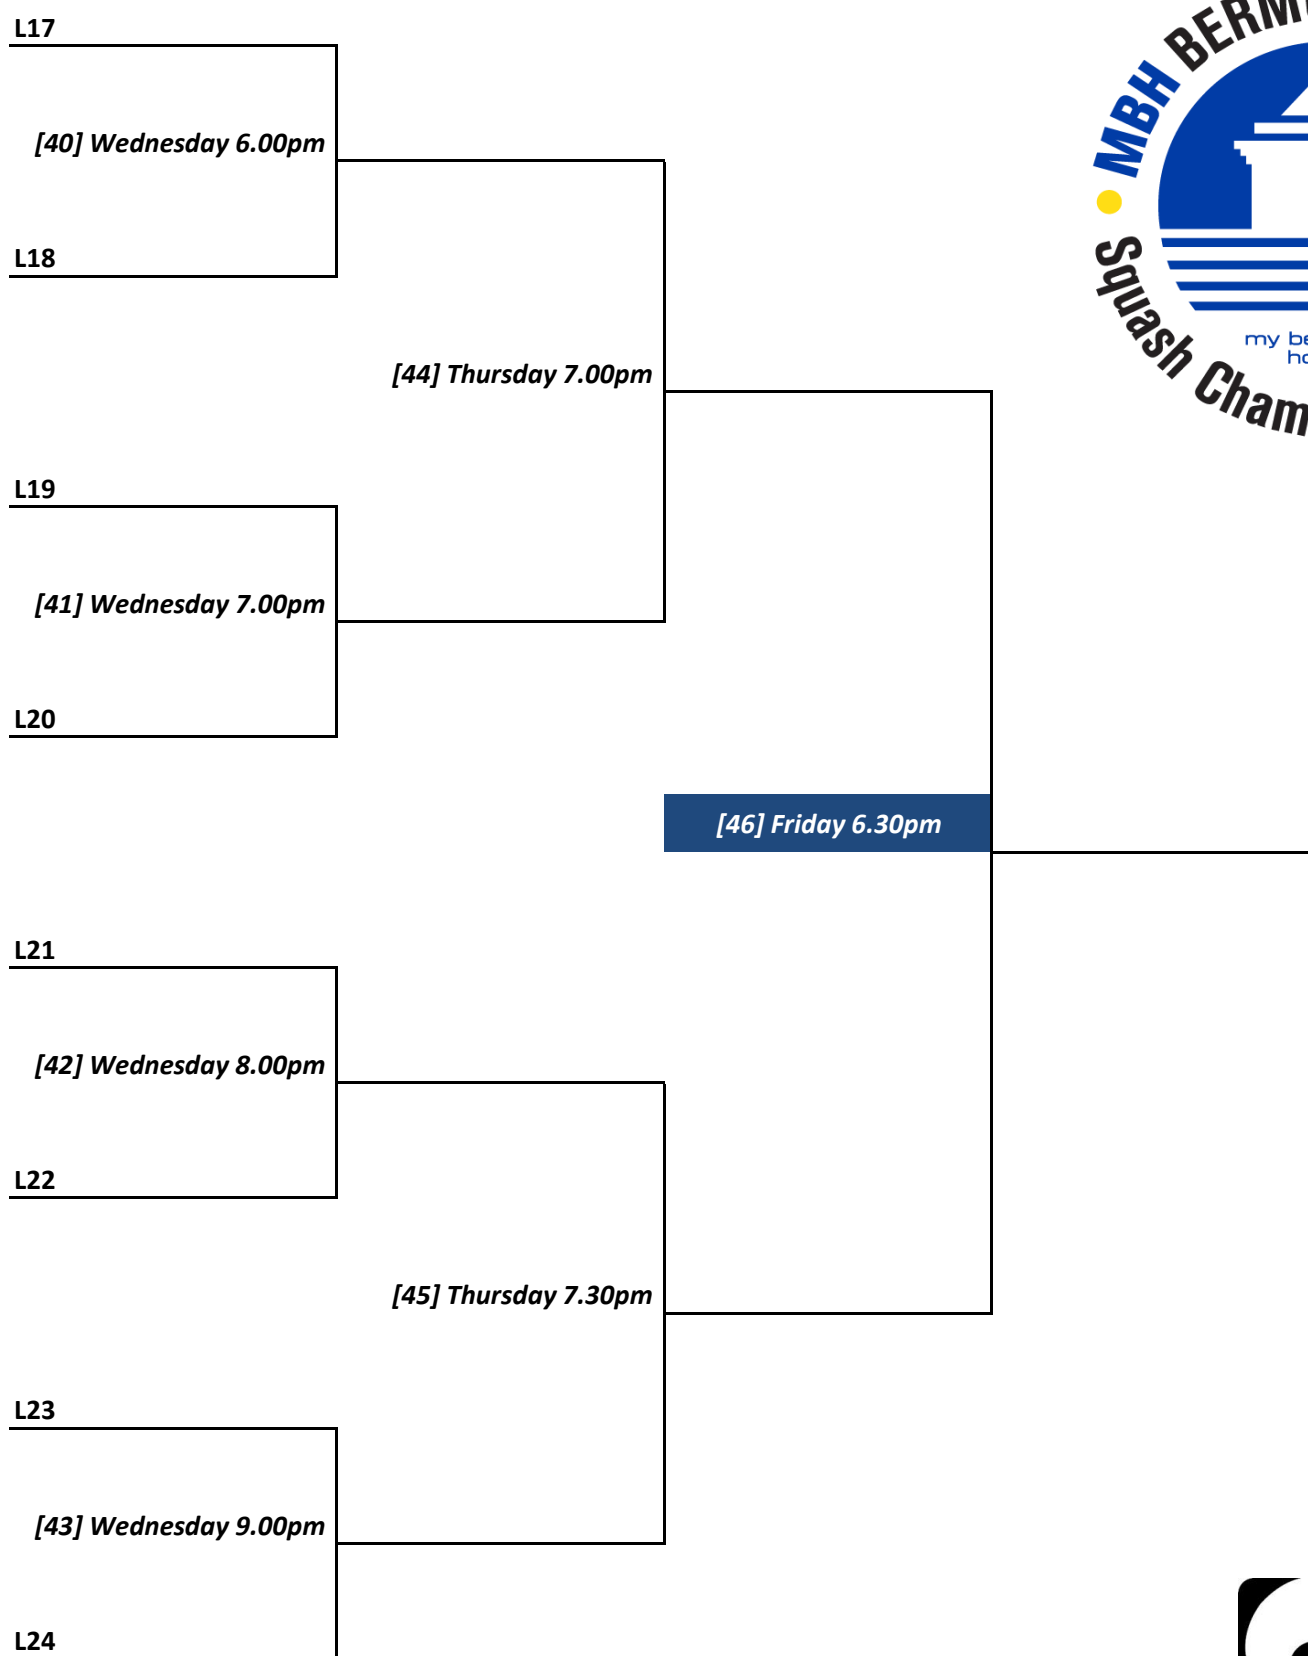

MBH Bermuda National Squash Championships 2018 - LADIES OPEN

MBH Bermuda National Squash Championships 2018 - LADIES OPEN PLATE

Quarterfinals

Semi-finals

Final

CHAMPION

MBH Bermuda National Squash Championships 2018 - MEN'S OPEN PSA

MBH Bermuda National Squash Championships 2018 - MEN'S OPEN PSA PLATE

Quarterfinals

Semi-finals

Final

CHAMPION

MBH Bermuda National Squash Championships 2018 - LADIES VETERANS OPEN

Quarterfinals

Semi-finals

Semi-finals

Final

CHAMPION