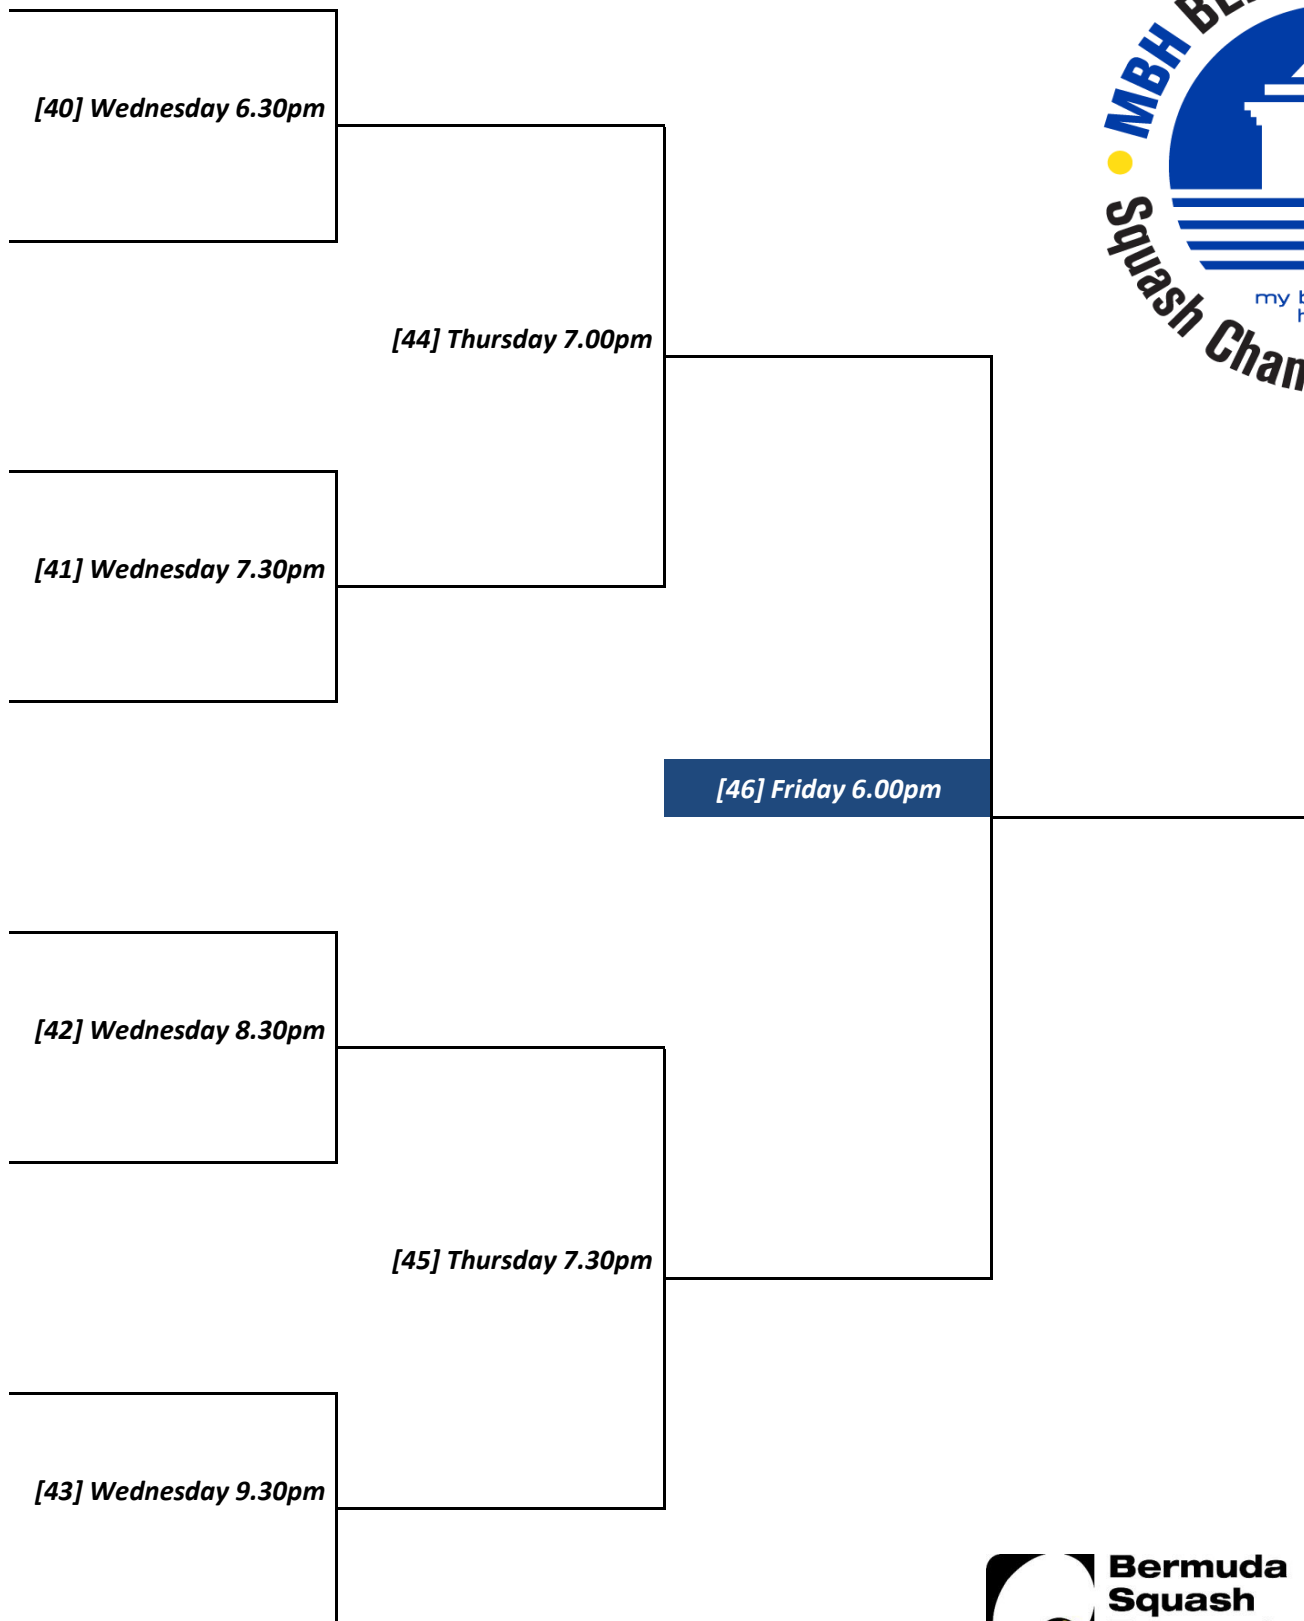

MBH Bermuda National Squash Championships 2018 - LADIES OPEN

MBH Bermuda National Squash Championships 2018 - LADIES OPEN PLATE

Quarterfinals

Semi-finals

Final

CHAMPION

MBH Bermuda National Squash Championships 2018 - MEN'S OPEN PSA

MBH Bermuda National Squash Championships 2018 - MEN'S OPEN PSA PLATE

Quarterfinals

Semi-finals

Final

CHAMPION

MBH Bermuda National Squash Championships 2018 - LADIES VETERANS OPEN

Quarterfinals

Semi-finals

Semi-finals

Final

CHAMPION