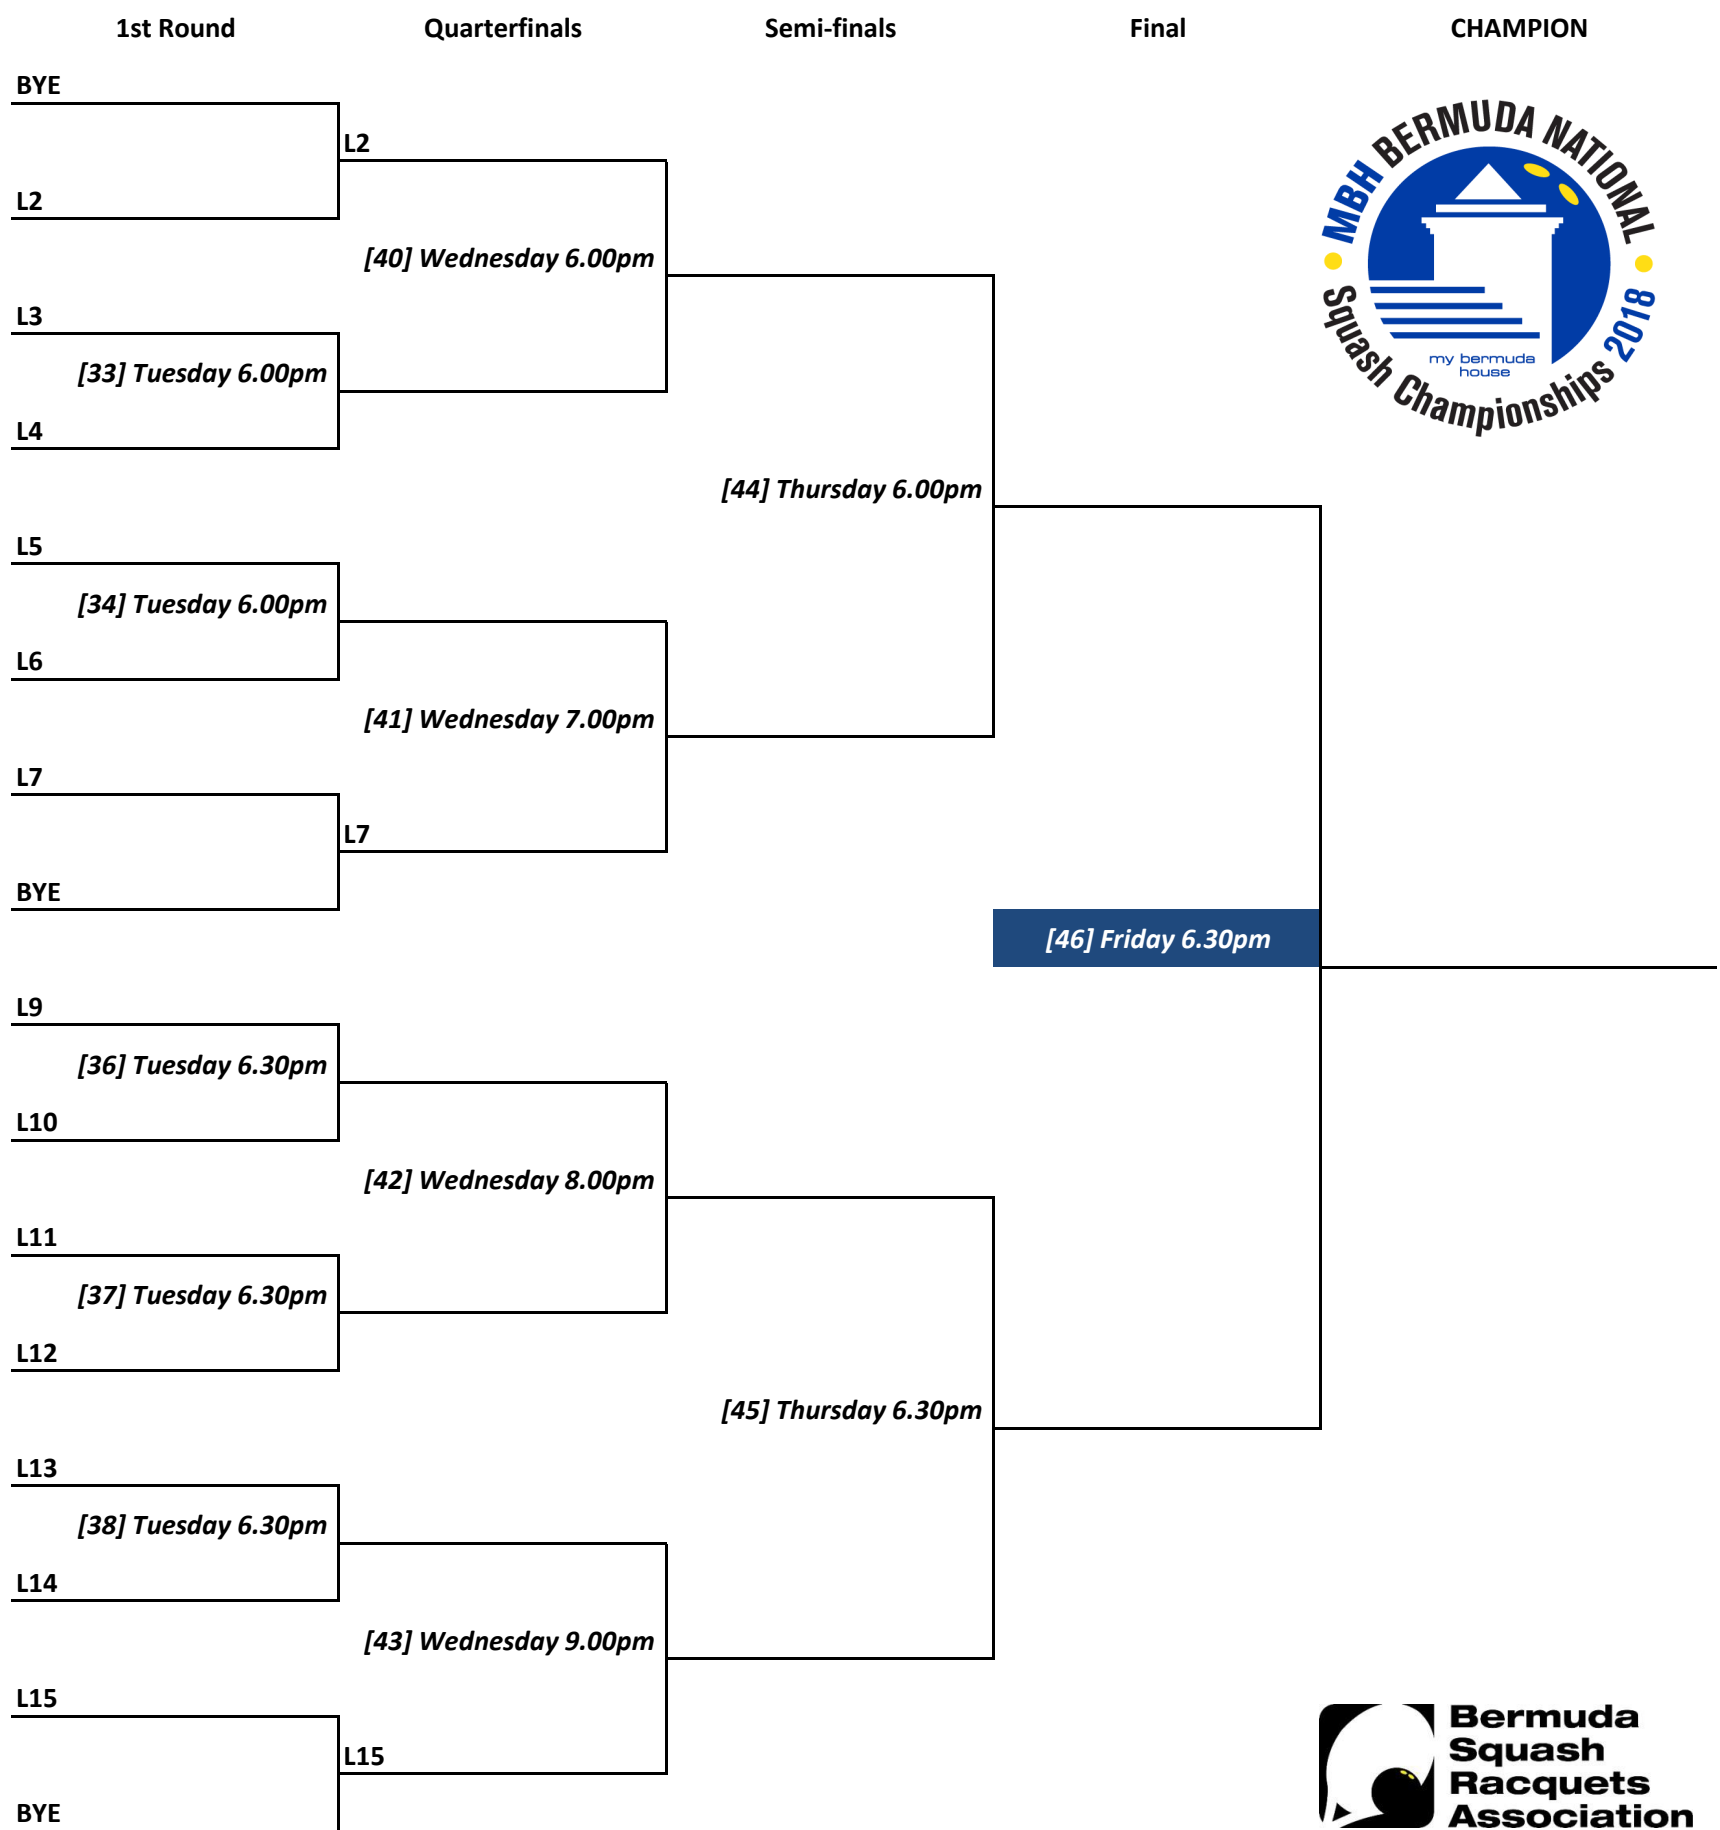

MBH Bermuda National Squash Championships 2018 - LADIES VETERANS OPEN PLATE

Semi-finals

Final

CHAMPION

MBH Bermuda National Squash Championships 2018 - MENS VETERANS OPEN

MBH Bermuda National Squash Championships 2018 - MENS VETERANS OPEN PLATE

Semi-finals

Final

CHAMPION