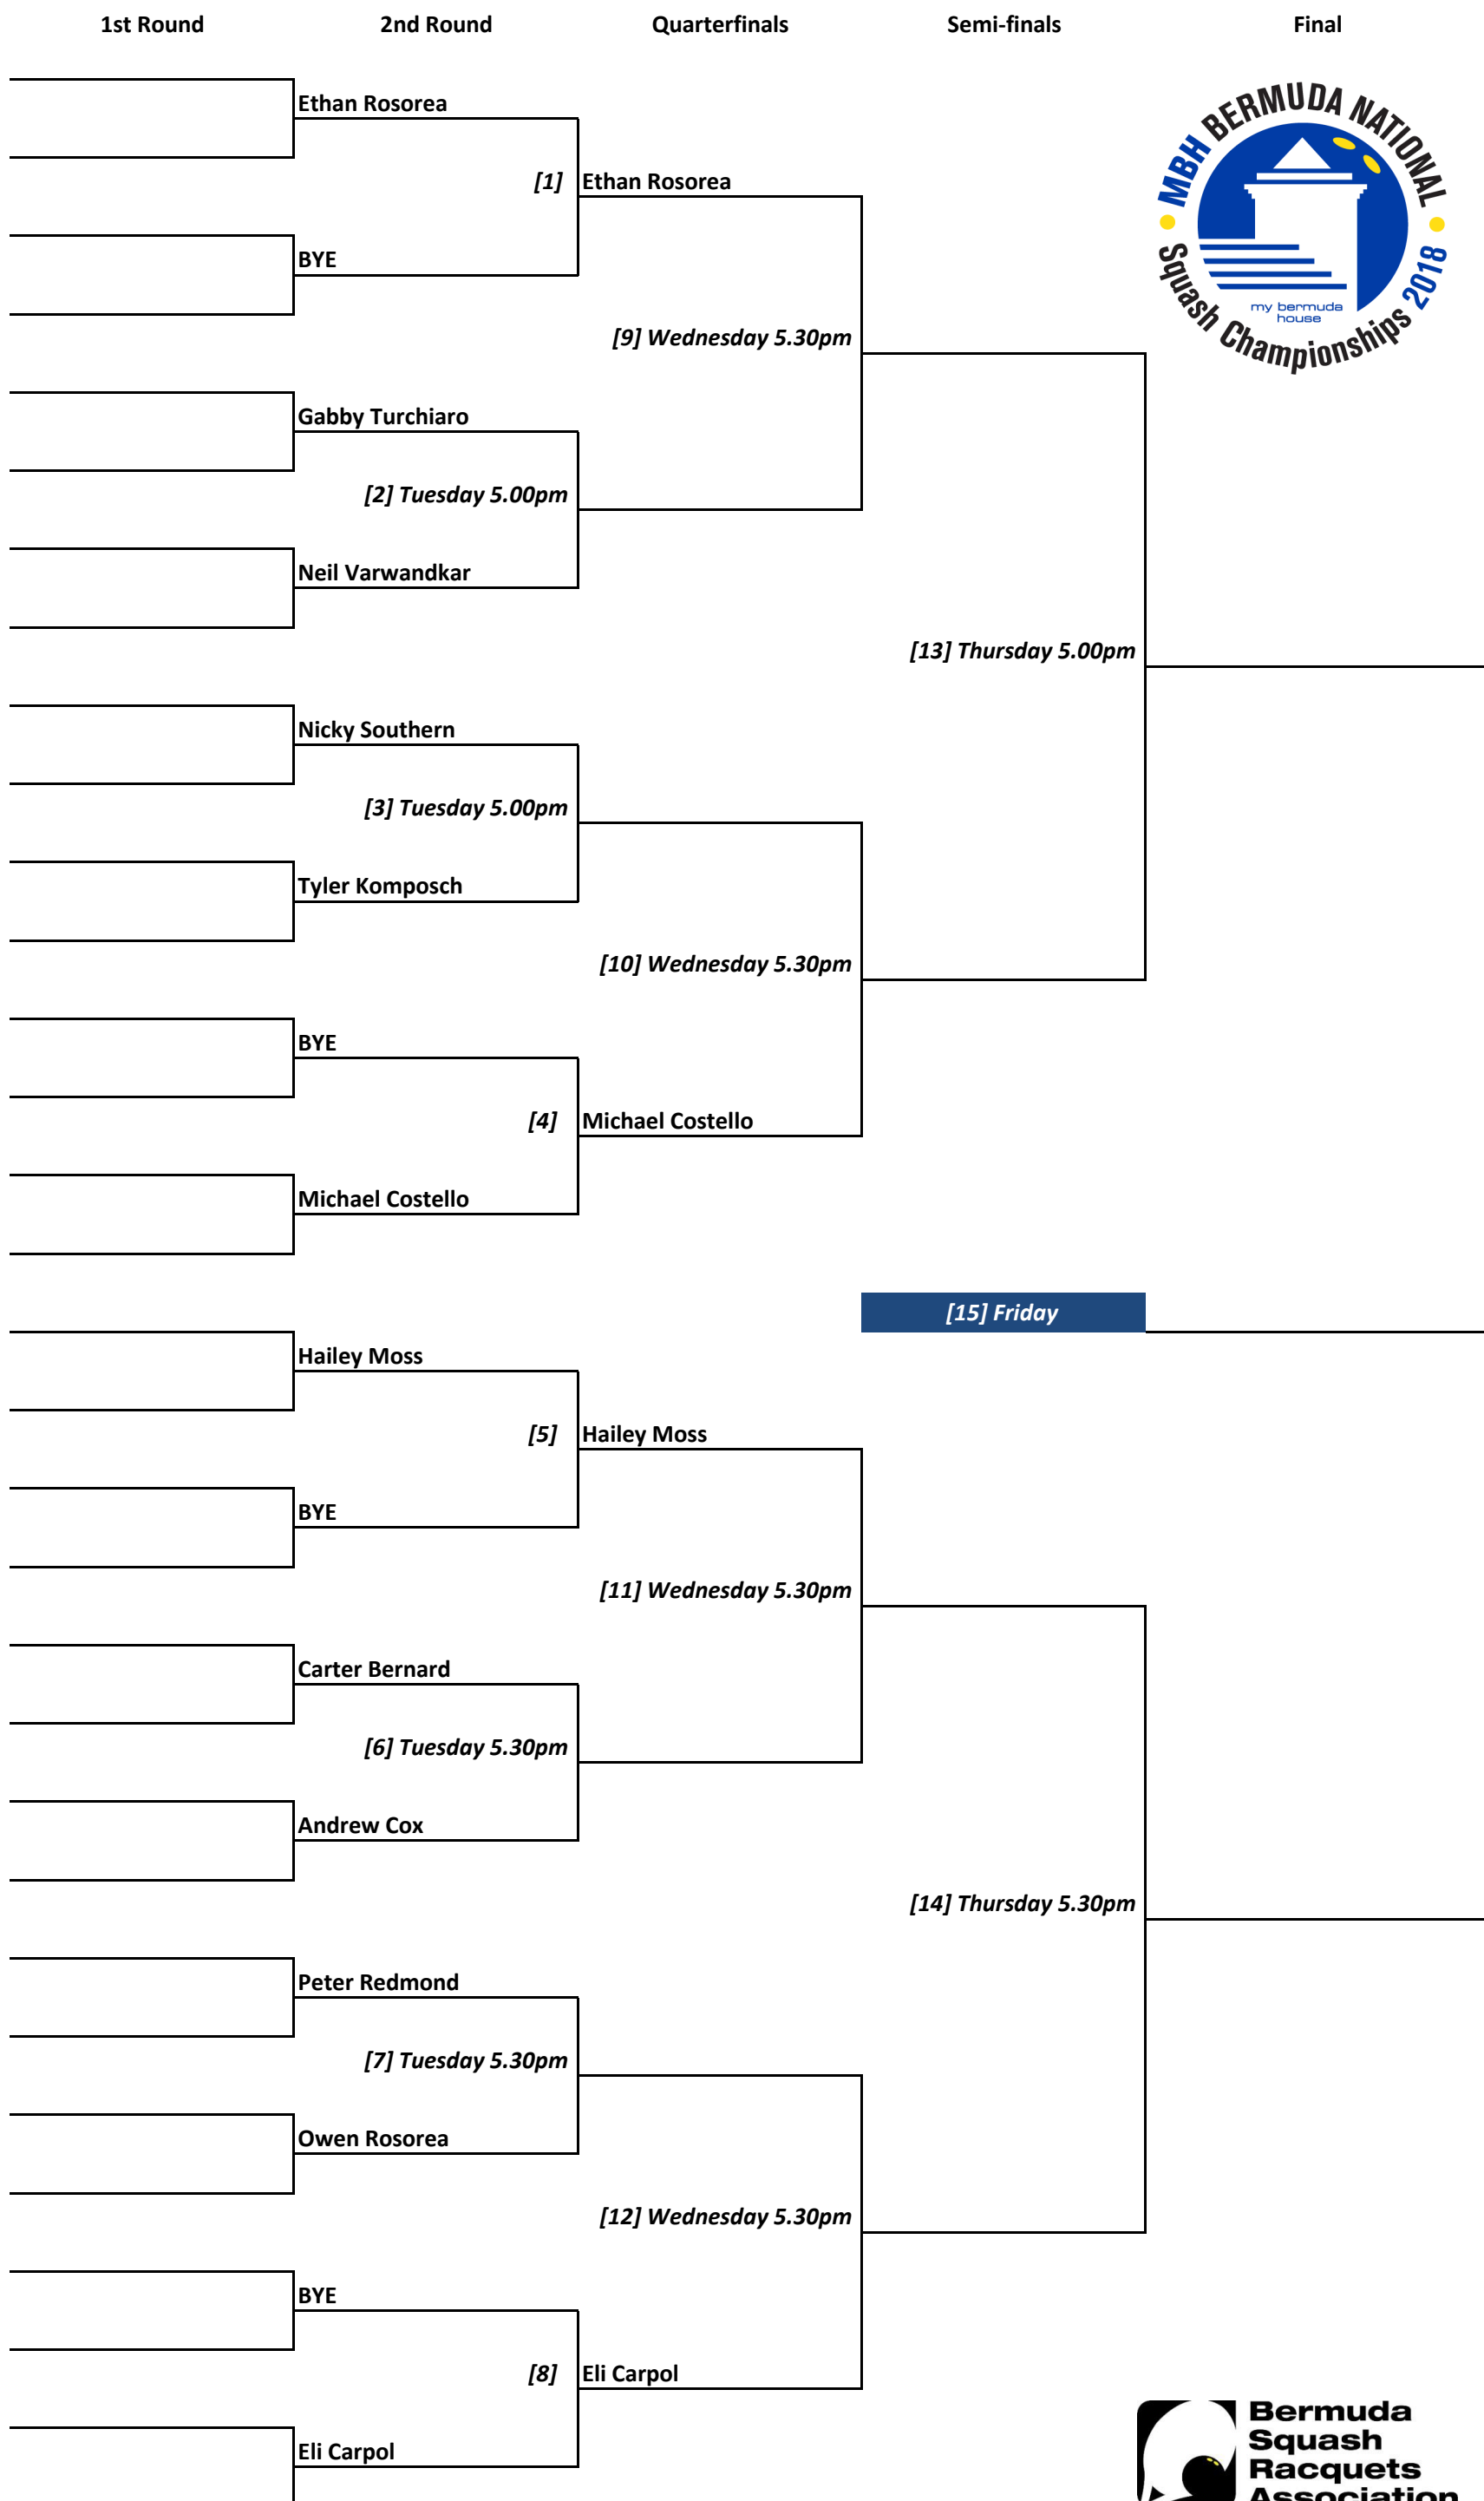

MY BERMUDA HOUSE JUNIOR U13 DRAW 2018 - MAIN DRAW