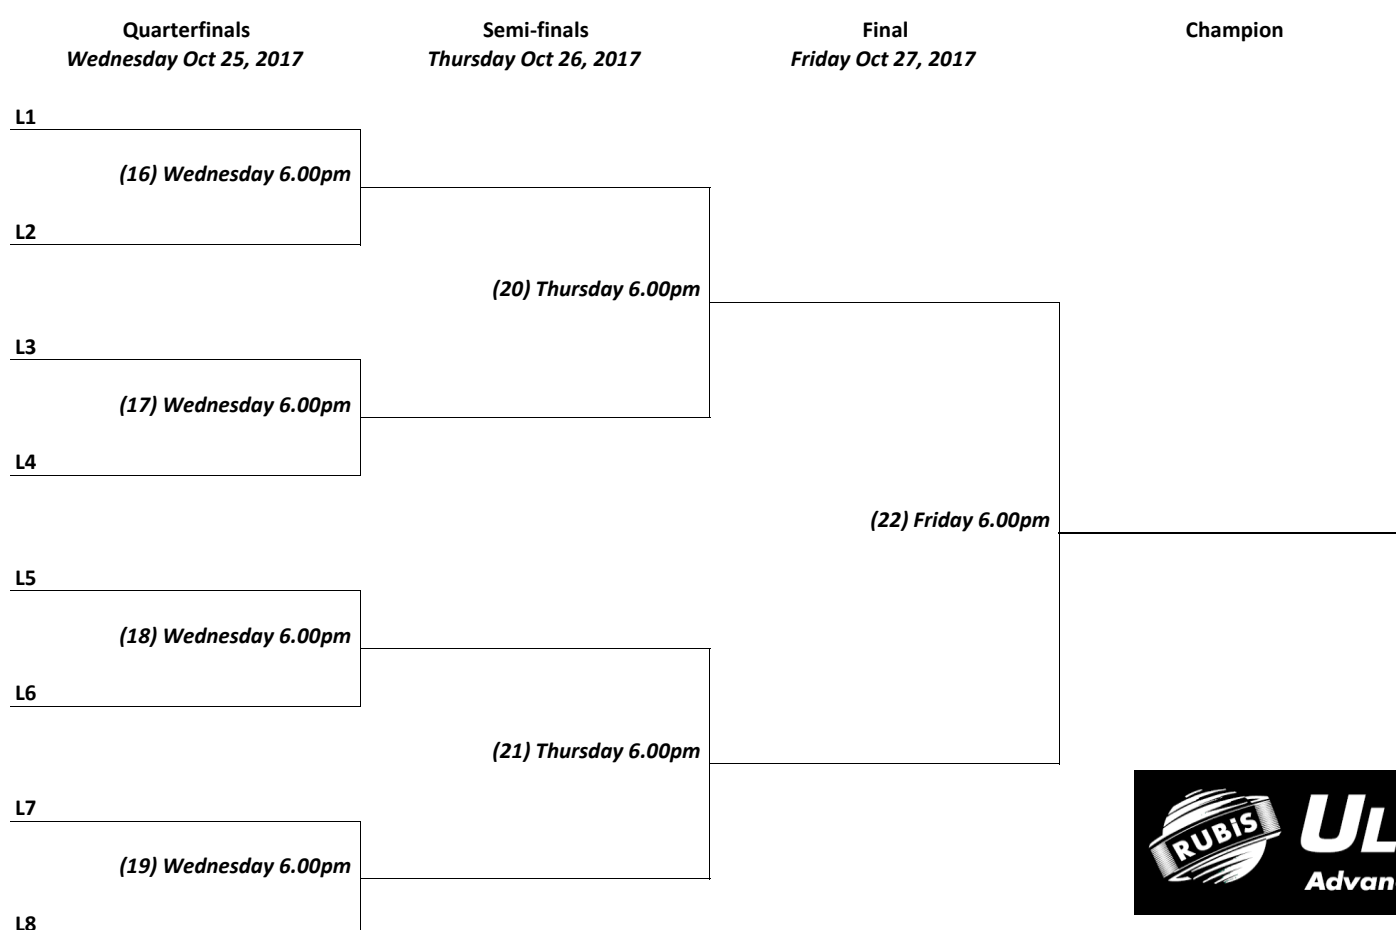

RUBIS Graded Squash Tournament - A Main Draw

RUBIS Graded Squash Tournament - A Division Plate

RUBIS Graded Squash Tournament - B Main Draw

RUBIS Graded Squash Tournament - B Division Plate

RUBIS Graded Squash Tournament - C Main Draw

RUBIS Graded Squash Tournament - C Division Plate

RUBIS Graded Squash Tournament - D Main Draw

RUBIS Graded Squash Tournament - D Division Plate

RUBIS Graded Squash Tournament - Junior Main Draw

RUBIS Graded Squash Tournament - Junior Division Plate