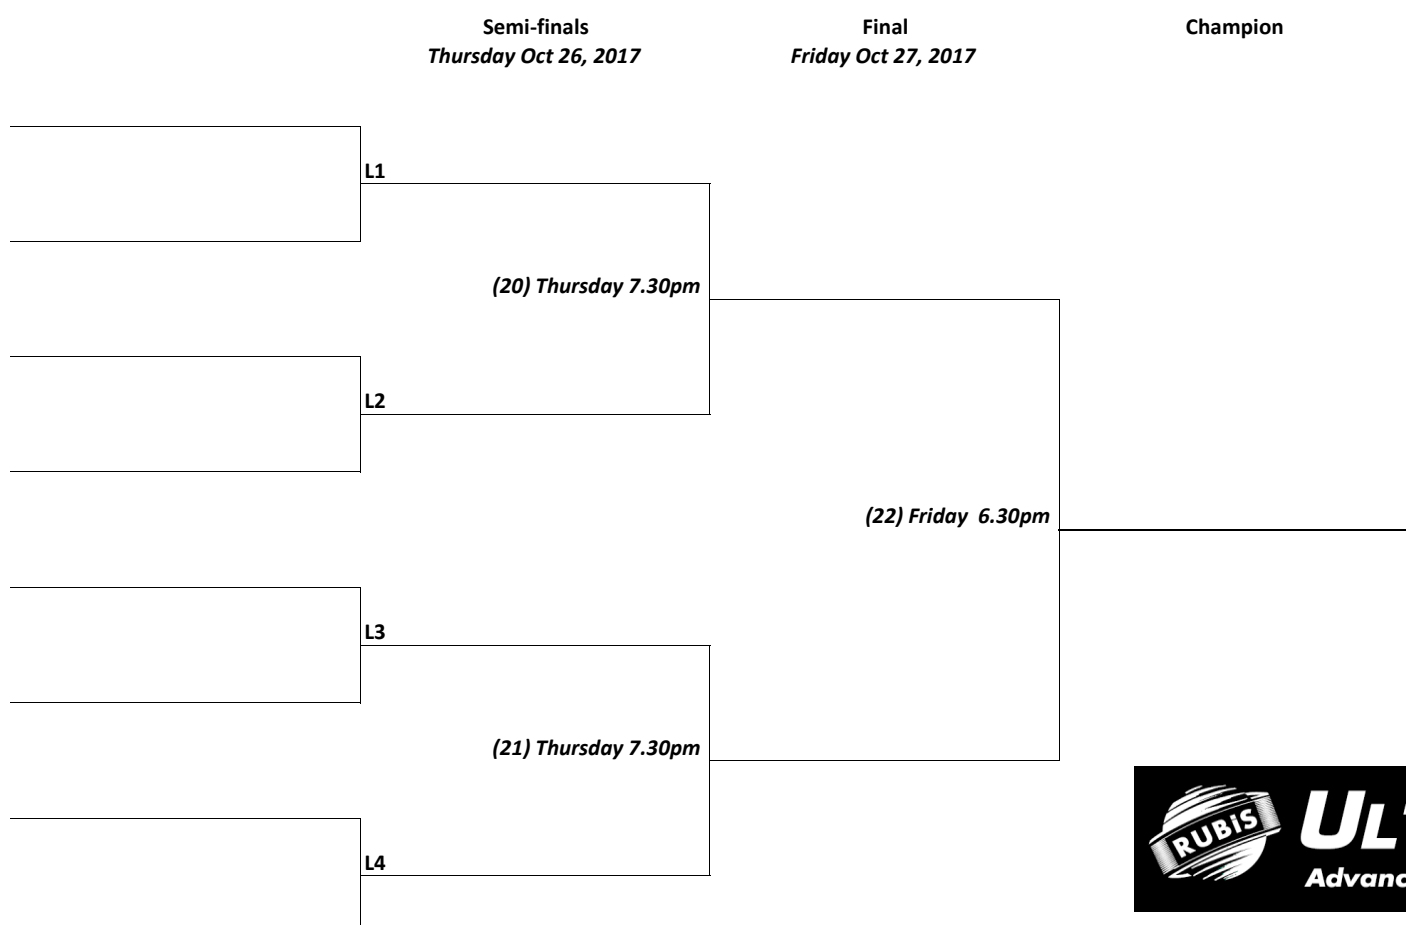

RUBIS Graded Squash Tournament - A Main Draw

RUBIS Graded Squash Tournament - A Division Plate

RUBIS Graded Squash Tournament - B Main Draw

RUBIS Graded Squash Tournament - B Division Plate

RUBIS Graded Squash Tournament - C Main Draw

RUBIS Graded Squash Tournament - C Division Plate

RUBIS Graded Squash Tournament - D Main Draw

RUBIS Graded Squash Tournament - D Division Plate

RUBIS Graded Squash Tournament - Junior Main Draw

RUBIS Graded Squash Tournament - Junior Division Plate