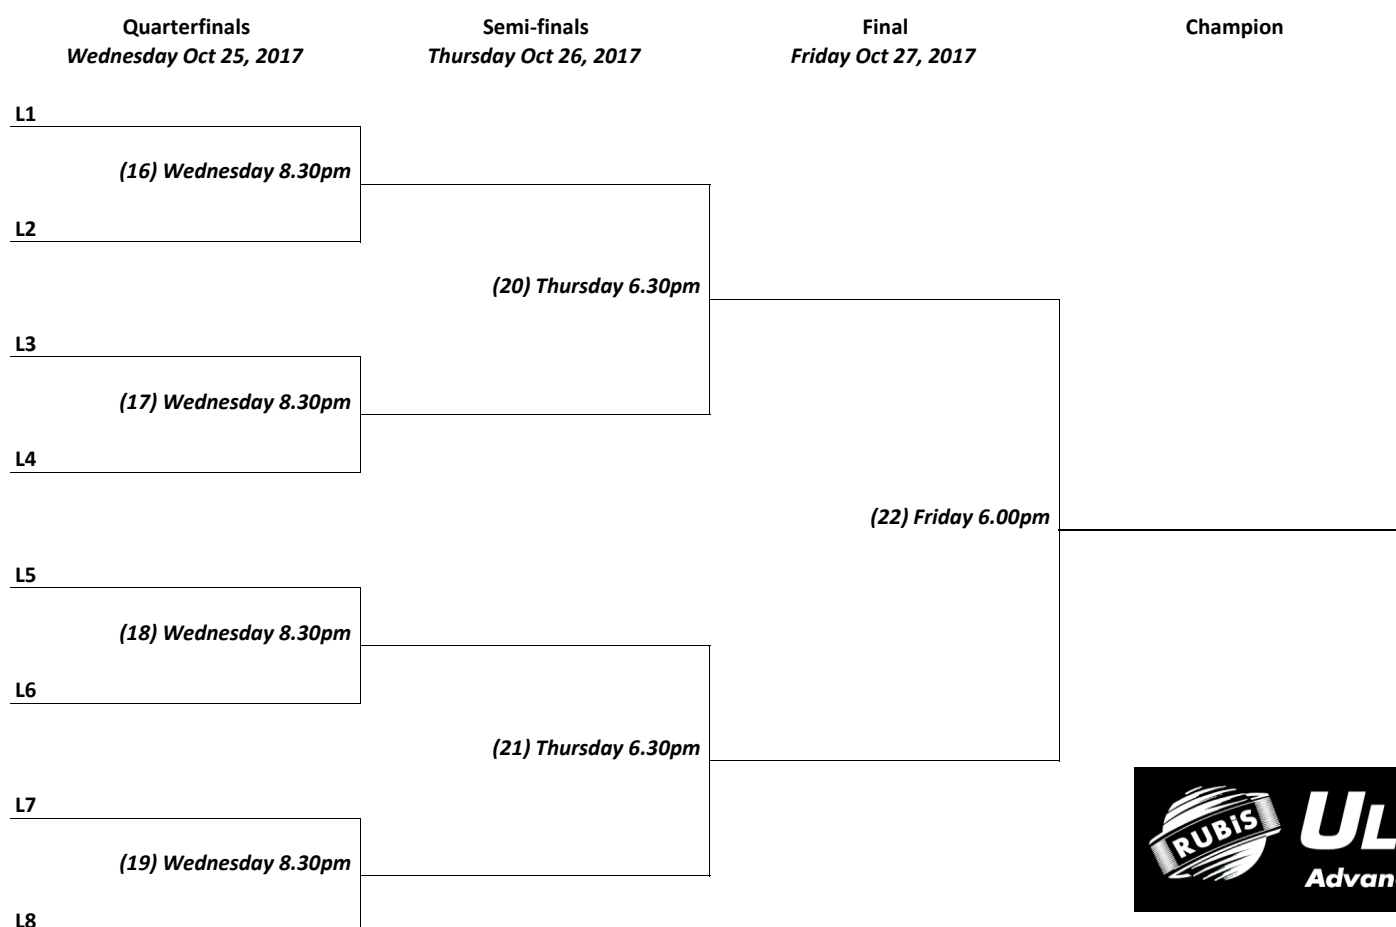

RUBIS Graded Squash Tournament - A Main Draw

RUBIS Graded Squash Tournament - A Division Plate

RUBIS Graded Squash Tournament - B Main Draw

RUBIS Graded Squash Tournament - B Division Plate

RUBIS Graded Squash Tournament - C Main Draw

RUBIS Graded Squash Tournament - C Division Plate

RUBIS Graded Squash Tournament - D Main Draw

RUBIS Graded Squash Tournament - D Division Plate

RUBIS Graded Squash Tournament - Junior Main Draw

RUBIS Graded Squash Tournament - Junior Division Plate