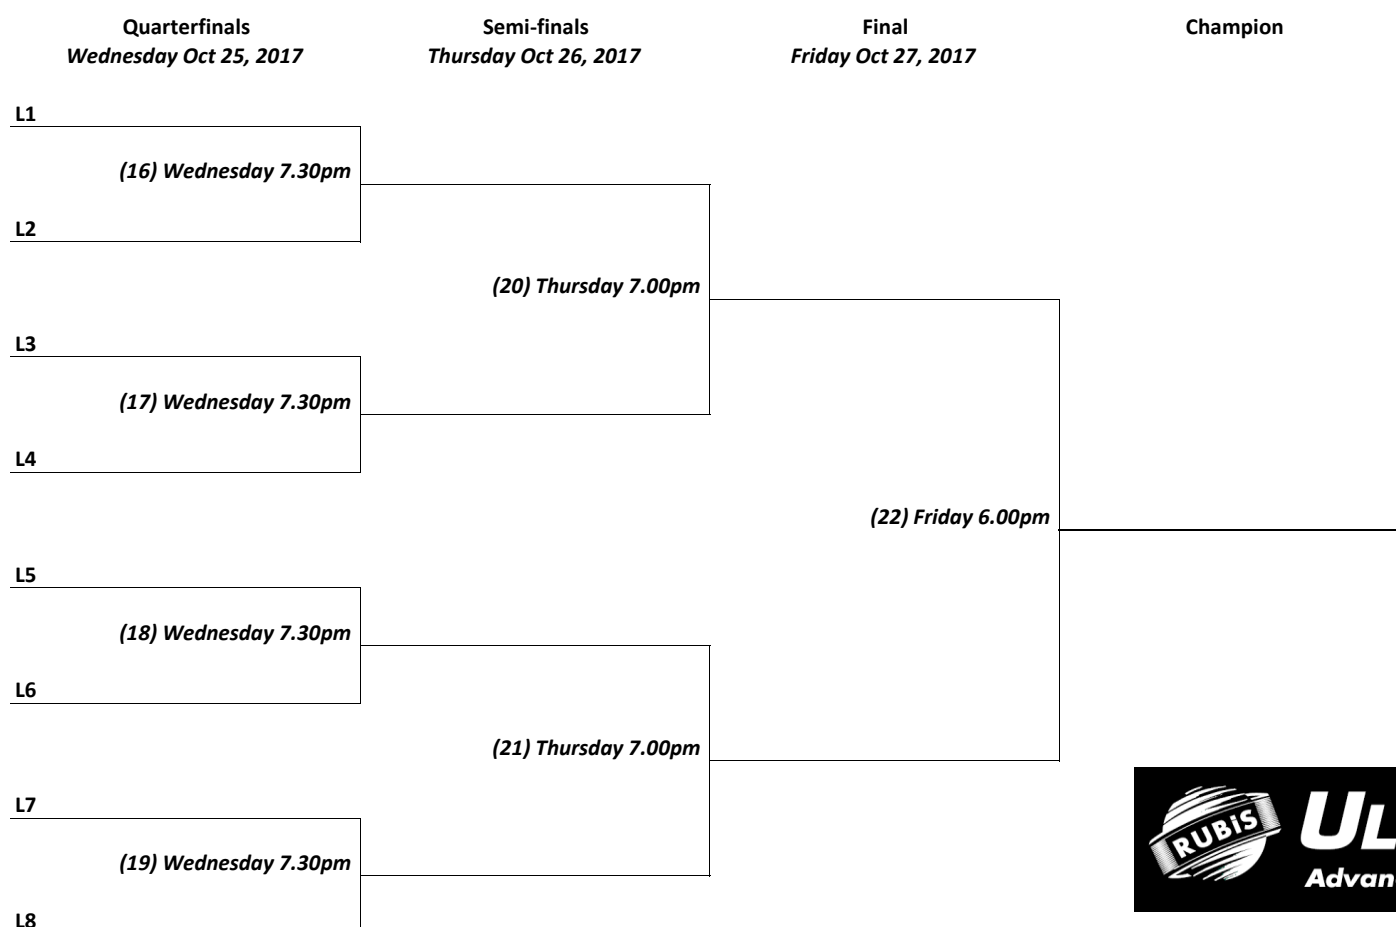

RUBIS Graded Squash Tournament - A Main Draw

RUBIS Graded Squash Tournament - A Division Plate

RUBIS Graded Squash Tournament - B Main Draw

RUBIS Graded Squash Tournament - B Division Plate

RUBIS Graded Squash Tournament - C Main Draw

RUBIS Graded Squash Tournament - C Division Plate

RUBIS Graded Squash Tournament - D Main Draw

RUBIS Graded Squash Tournament - D Division Plate

RUBIS Graded Squash Tournament - Junior Main Draw

RUBIS Graded Squash Tournament - Junior Division Plate