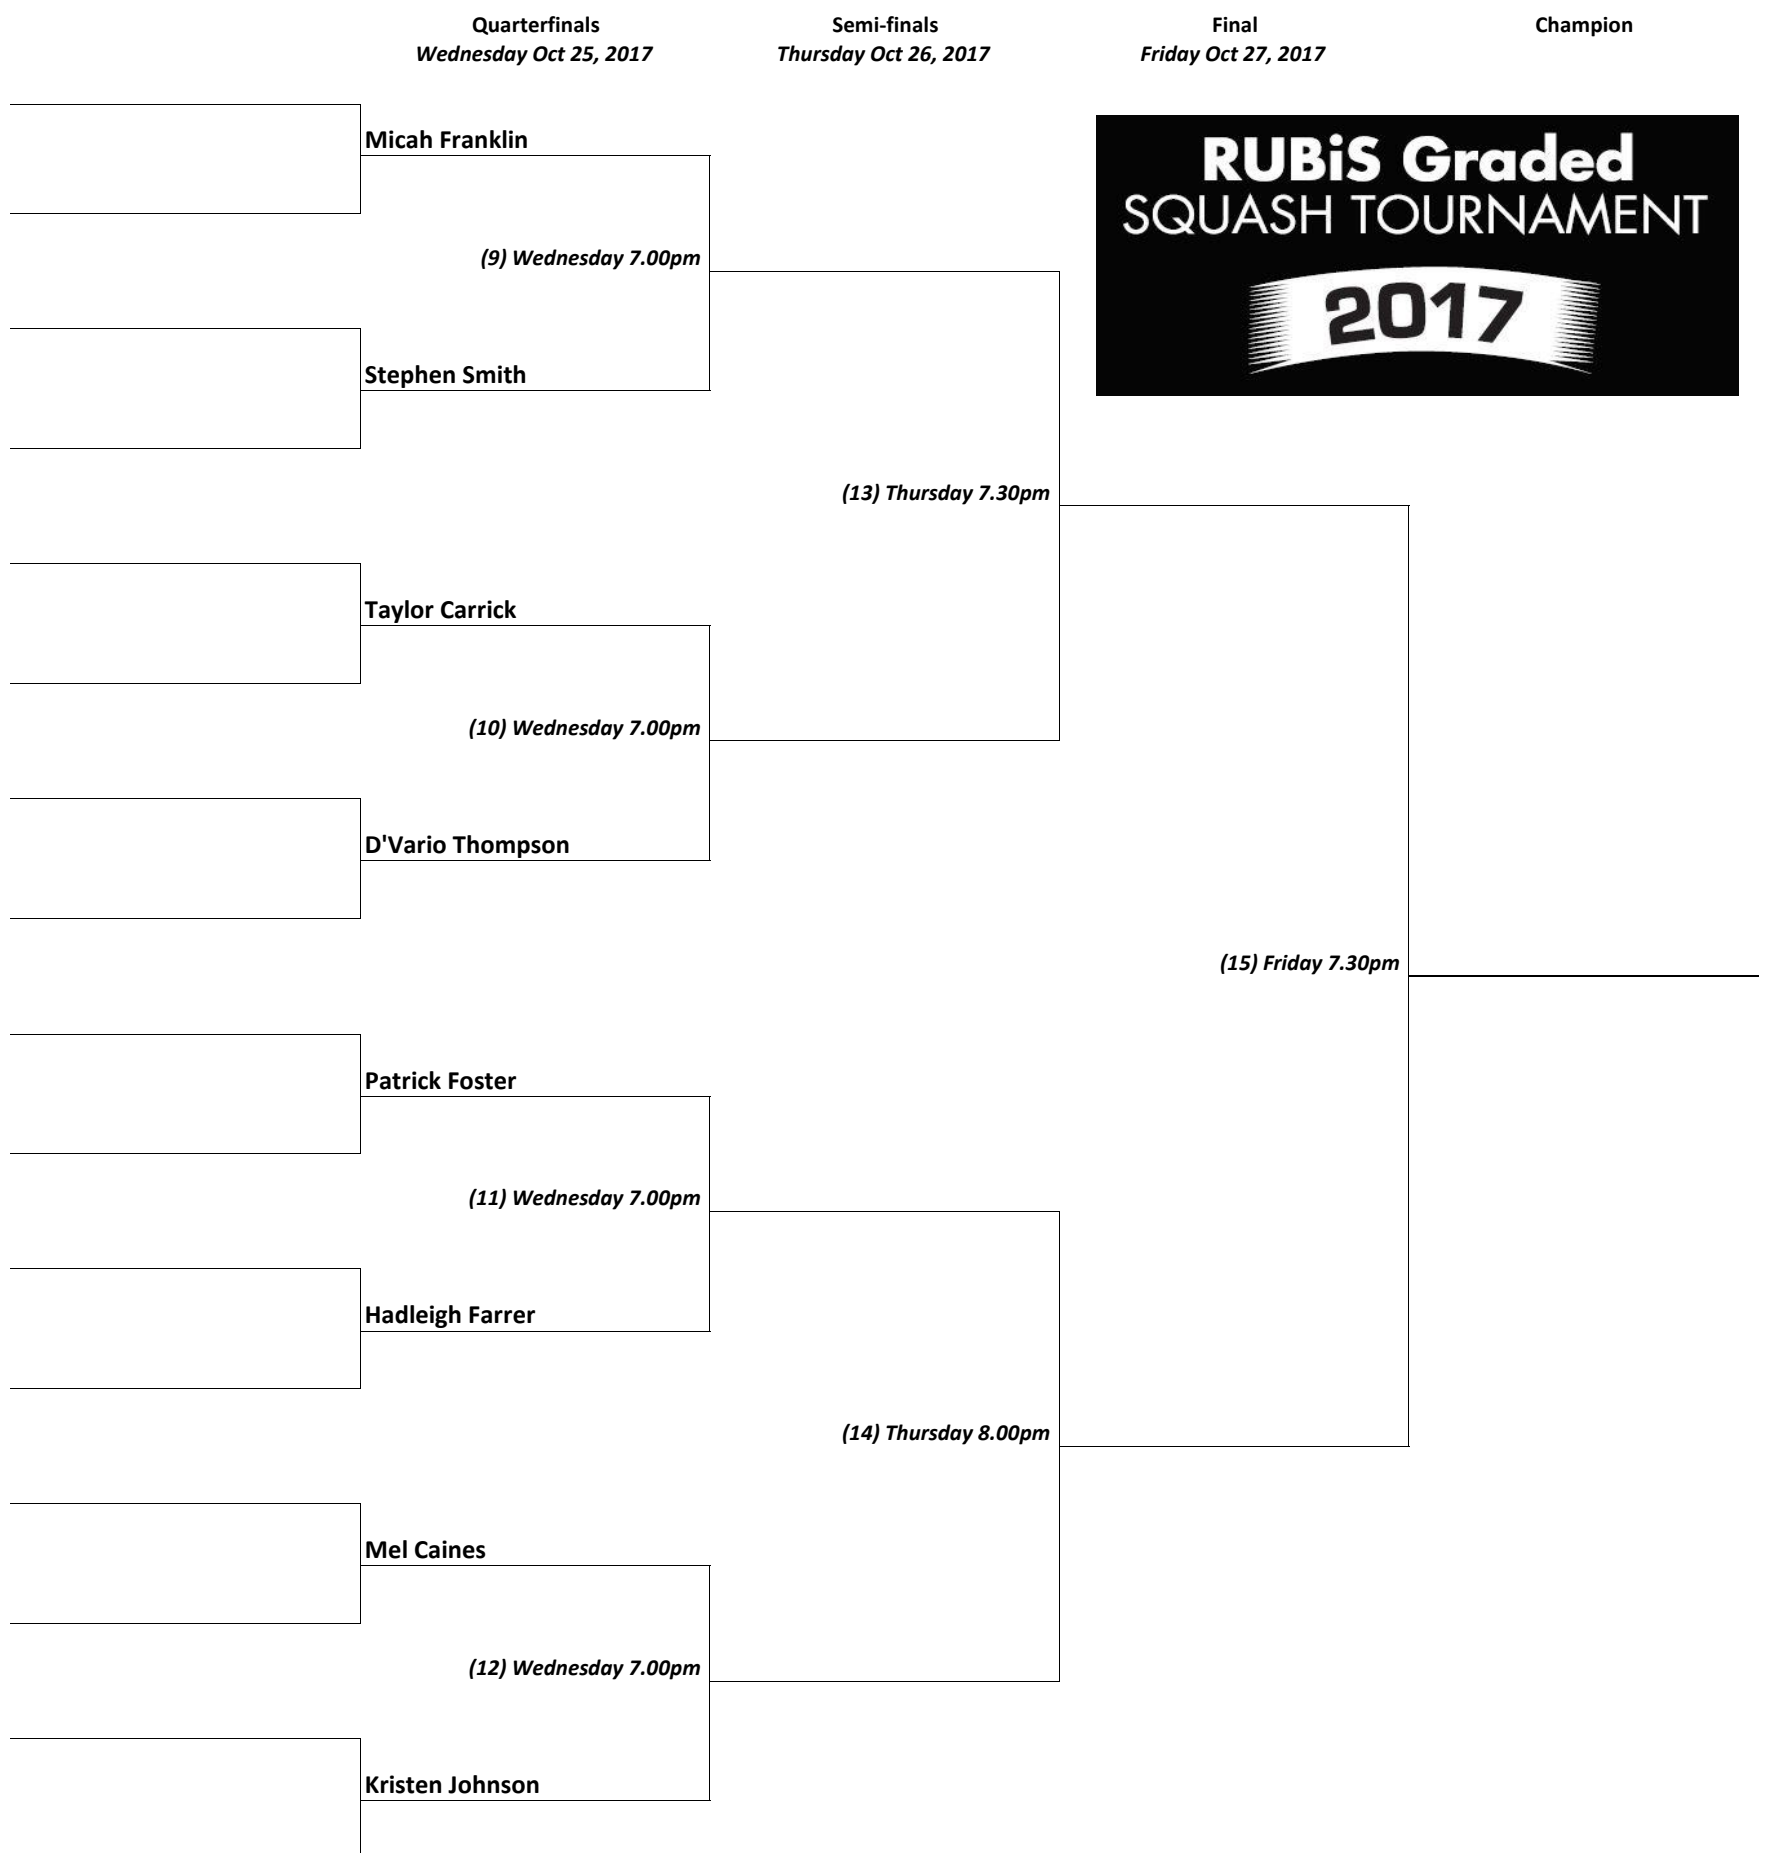

RUBIS Graded Squash Tournament - A Main Draw

RUBIS Graded Squash Tournament - A Division Plate

RUBIS Graded Squash Tournament - B Main Draw

RUBIS Graded Squash Tournament - B Division Plate

RUBIS Graded Squash Tournament - C Main Draw

RUBIS Graded Squash Tournament - C Division Plate

RUBIS Graded Squash Tournament - D Main Draw

RUBIS Graded Squash Tournament - D Division Plate

RUBIS Graded Squash Tournament - Junior Main Draw

RUBIS Graded Squash Tournament - Junior Division Plate